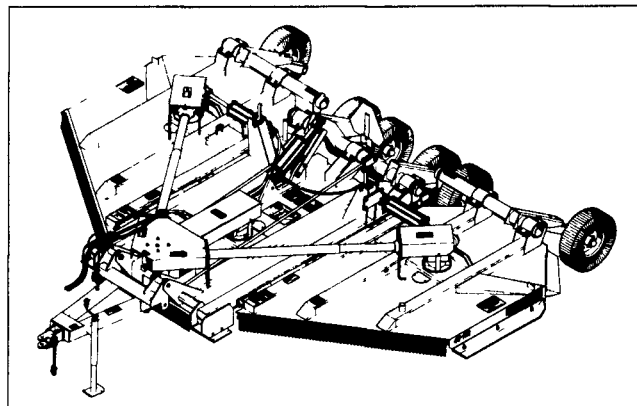

YOUR FULL SERVICE ENGINE DEALER

Wisconsin

Special Prices On Selected Engines • We Ship UPS

**CUTS FARM MAINTENANCE
DOWN TO SIZE.**

LANDPRIDE

15' ROTARY CUTTER

- 15' folding unit
- Reinforced 10 gauge deck
- Wings fold up for 96" transport width
- Mowing height from 2" to 14"
- Cuts material up to 2" thick