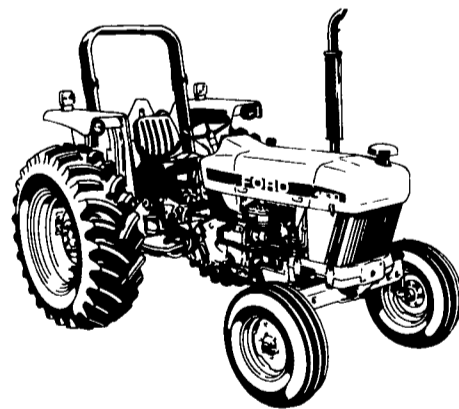

Ford All Purpose