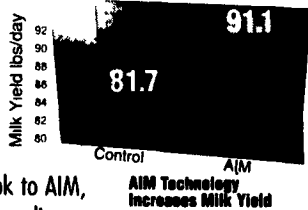

Announcing Amino Acid Impact Management (AIM), technology for better dairy herd performance

If you're constantly searching for ways to increase milk production, look to AIM, the patent-pending new feed technology from Master Mix Feeds.

tial amino acids that lead to increased milk yields and improved lactational performance.

Optimize protein efficiency

AIM works where other feed systems often come up short. Research has demonstrated that AIM technology optimizes the supply of both feed derived and microbial amino acids to the small intestine. This balanced supply means more efficient amino acid utilization.