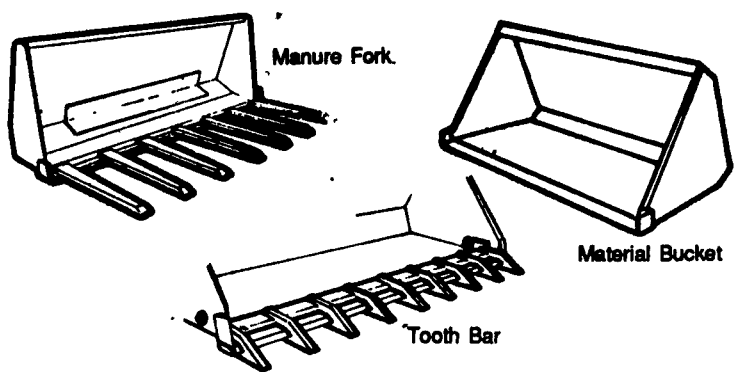

ATTACHMENTS for Skid Steer Loaders

- Standard or Custom Sizes
- Hardened, Beveled Edge
- 7 gauge Material (other gauges available)

Call for a Quote!

PA (717) 354-8721
US (800) 342-0905

BLUE MOUNTAIN DIESEL

NEW TRIPOLE, PA 18066
Minor Repairs,
Major Rebuilds,
Fully Equipped
Service Truck
Tractors, Power
Units, Combines,
Harvesters, Skid
Steer Loaders,
Construction
Equipment
Call us for
Emergency Service
Leon Leinbach
(610) 298-3483

Lancaster Farming, Saturday, February 4, 1995-D13