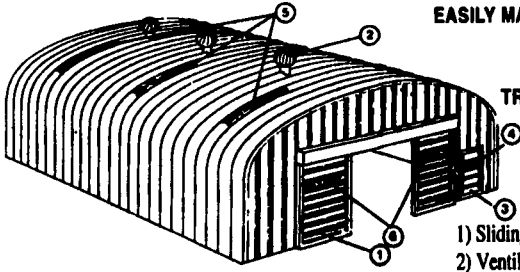

STEEL BUILDINGS, all types and sizes. Call for current "Specials". 410-667-6310.

ThermoCore insulation panels, 1", 1-5/8" thick, painted steel on both sides, 8'-20' lengths. Leave message. 717-270-4981.

Tobacco Shed: 70'x30' to be removed. Unpainted wood siding and slate roof. (717) 626-8634, (717)560-9112.

Tobacco shed, 24x48, FREE for the taking down. Lancaster County. 717-626-2649.

Turn of the century barn wood, standing structure, best offer. Call Cathy, (215)482-8338.

Used Gondola shelving, excellent condition, also heavy duty stock room shelving, and heavy duty pallet racking. Priced to sell. 717-263-3404.

Used Roof Sheets, Standing Seam 2'x40', Very Good Condition, $20/Sheet. (610)395-6554.

WANTED: Log cabins, barns, granaries, outbuildings, post & beam houses to take down FOR PAY, FOR SALVAGE, OR TO BUY. Terms neg. FULLY INSURED and REFERENCES. (Will travel anywhere) 410/820-2191, 800/OLD-MULE after 5pm.

STORAGE PROBLEMS???

AT LAST, THE ANSWER!!!

SOLVE THEM TODAY WITH A STATE-OF-THE-ART STEEL STRUCTURE.

EASILY MAINTAINED EASILY ERECTED
VERSATILE STRONG

NO LOST SPACE AS IN
TRADITIONAL POLE BUILDINGS

Accessories

1) Sliding doors
2) Ventilators
3) Service doors
4) Door lights
5) Skylights
6) Sliding door lights

Erect The Building Yourself And Save Big $$$ Dollars

Call or Write Today For FREE Details and Brochures

800-854-5568 or 717-927-8222

"Meeting Tomorrow's Building Needs Today"

BLUE MOUNTAIN STRUCTURES

RD #1, Box 571, BROGUE, PENNSYLVANIA 17309