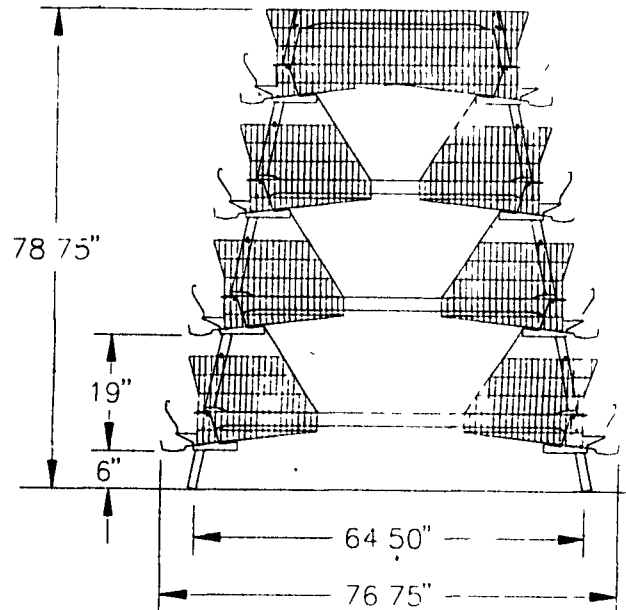

HERSHEY EQUIPMENT CO., INC.

Extends

Thanks & Congratulations

RICHARD & LORRAINE EBERSOLE & SONS

Bethel, PA - For their decision in choosing

Big Dutchman. AND

"The Mark of Excellence"

HERSHEY
EQUIPMENT CO., INC.

"A Step Ahead"

For his newly remodeled layer house
86,400 birds total capacity in a 6 bird cage

PROFIT-TIER 420N

System Features

Big Dutchman has taken its low profile cage and condensed the overall section width to produce the Profit-Tier 420N. This four tier system is designed to maximize density in new or existing houses.

The Profit-Tier 420N features the Champion Feeding System with in-line feed hoppers with belts or gear motor drive.

Rigid leg frames with feed trough supports provide suspension and maintain proper alignment for the system.