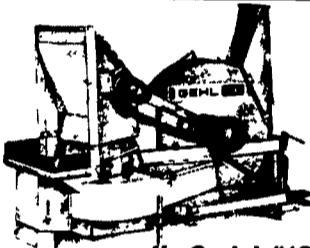

#### Model 1560

Gehl's new BU990 Self-unloading forage box has been redesigned for improved performance and durability.

Features Include:

- True variable-speed drive for infinite unloading speeds.
- Single lever control.
- Improved beater design.
- Stronger drive chain and reinforced roof.
- Standard highway light package.
- Optional folding 18-inch conveyor extension

980 Wagon 3 Beater Roof  
w/Gehl 1268 12 Ton Tandem

Special  
Low Price  
\$12,995