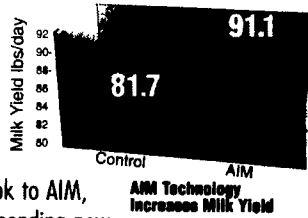

Announcing Amino Acid Impact Management (AIM), technology for better dairy herd performance

If you're constantly searching for ways to increase milk production, look to AIM, the patent-pending new feed technology from Master Mix Feeds.

trial amino acids that lead to increased milk yields and improved lactational performance.

Optimize protein efficiency

AIM works where other feed systems often come up short. Research has demonstrated that AIM technology optimizes the supply of both feed derived and microbial amino acids to the small intestine. This balanced supply means more efficient amino acid utilization.