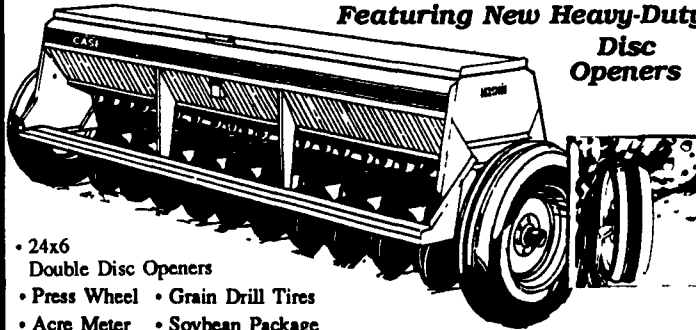

Featuring:
 Rock Flex Bearing Hangers
 Earth Metal Blades
 Big Trash Clearance

It combines your secondary tillage needs into a single pass that handles high residue fields and leaves residue on top to prevent erosion.

A NEW TOOL FOR CONSERVATION.

All New 42 To 85 HP
 3200 & 4200 Series
 Stop In Test Drive 4210
 w/Shuttle Shift
 A Great Loader Tractor

CASE IH 5300 GRAIN DRILL

Featuring New Heavy-Duty
 Disc
 Openers

- 24x6 Double Disc Openers
- Press Wheel • Grain Drill Tires
- Acre Meter • Soybean Package
- Grain View Cups
- Grass Seed Attachment

CASE IH 4800 FIELD CULTIVATOR

MAKES A PERFECT
 SEEDBED

- With Mulcher Attachment
- 22'9" • Complete and
 - Hyd. Fold field ready

Case IH 3800 & 3900 Disc Harrow

Tired
 Of Uneven Fields

LEVELS LEVELS LEVELS