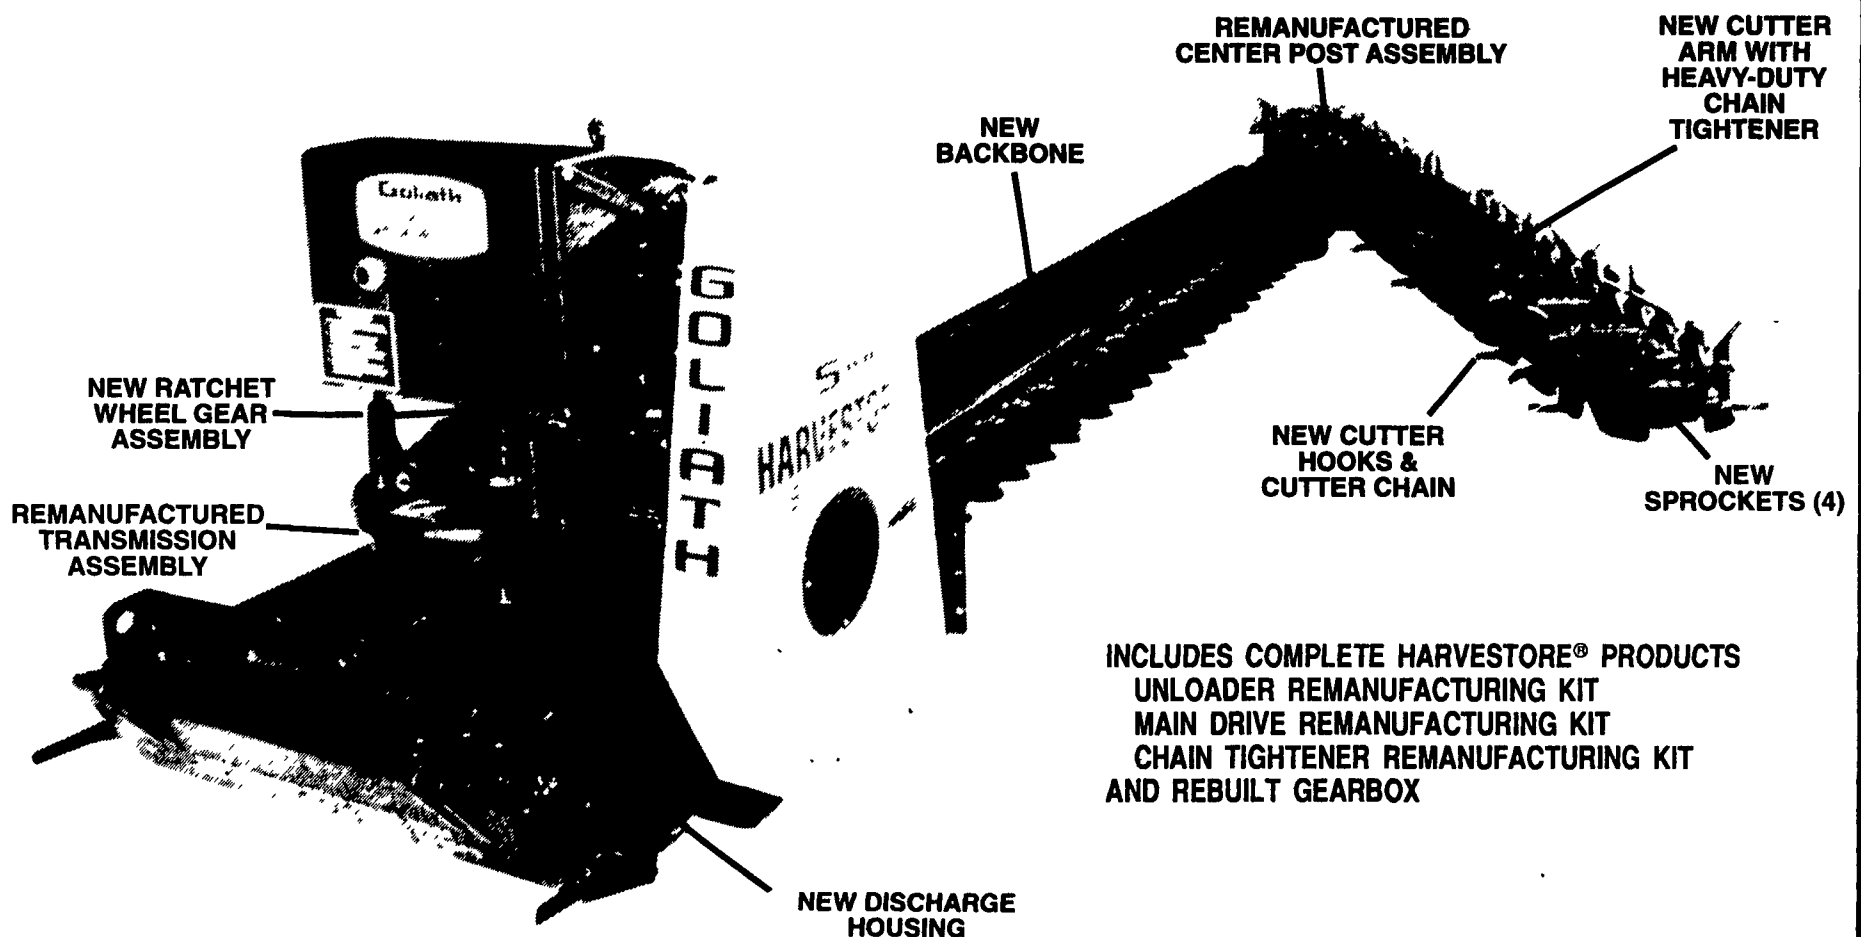

THE TALK OF THE FARM SHOW

PENN JERSEY'S REMANUFACTURED GOLIATH® UNLOADER

INCLUDES COMPLETE HARVESTORE® PRODUCTS
UNLOADER REMANUFACTURING KIT
MAIN DRIVE REMANUFACTURING KIT
CHAIN TIGHTENER REMANUFACTURING KIT
AND REBUILT GEARBOX