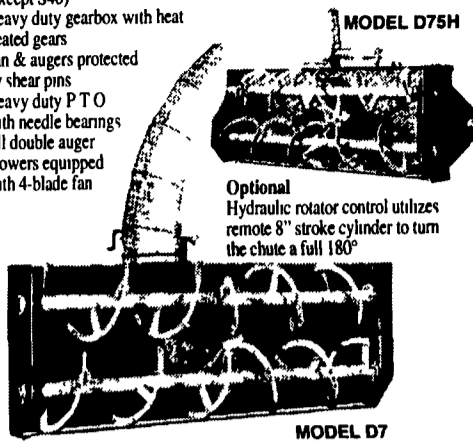

TANEYTOWN FARM EQUIPMENT

410-751-1500

Bush Hog® King Cutter
Ingersoll Garden Tractors

WINTER SPECIAL
8' heavy duty scraper blades
~~$595~~ $495

JD 4010 dsl, sharp	$5,900	(2) Ford 8N	$2,600/each
JD 4000	Coming In	IH 454 D	$4,400
AC D19 gas	$2,000	NH 451 SOLD	$1,200
Int 656 G	$3,500	NH 357 grnd. loader	$1,950
Case 1030, Sharp!	$4,500	Case IH 8340 haybine	$3,995
JD 2010 w/Loader	$3,500	JD 670 rake	$2,250
AC D14 w/Loader	$2,700	Case 1835B loader	$7,500
MF265/New Bush Hog Loader		Pittsburg 12' Transport Disc	$1,200
MF 35, new tires	$3,900	NH 850 Round Baler	$2,500
JD 1520 dsl, excellent	$5,900	Shaver drivers HD8 $1,095 HD10	$1,695
AC D17 gas, nice	$2,900	10' Bush Hog® mowers	$3,695
Ford 2310	$5,900	20% off list on all Bush Hog® loaders	Call For Prices

LUCKNOW SNOWBLOWERS

Features
• Extra heavy augers and shafts
• Special auger sprockets prevent chain icing
• Tapered roller bearings on fan shaft
• Greasable 1-7/16" bearings on auger shafts (except S40)
• Heavy duty gearbox with heat treated gears
• Fan & augers protected by shear pins
• Heavy duty PTO with needle bearings
• All double auger blowers equipped with 4-blade fan

8 1/2 Ft.
$2,800

PINE GLEN FARM SERVICE
(717) 899-7400

TRACTOR REPAIRS

• We Have Experienced Ford Tractor Mechanics That Specialize In Ford Tractor Repairs -
• We Specialize In Ford Tractors And Have Since 1921
• Call For Quotes

717-949-2000

KELLER BROS.

RD 7 Box 405
LEBANON, PA

USED TRACTORS

TAG #	DESCRIPTION	HOURS
8989	Ford 4000 diesel row crop SOS	2926
8977	Farmall Super C w/Woods 72" belly mower	
8974	Ford 9N	
8973	Ford 5000 Diesel Dual Power 2 Remotes	3079.8
8966	Ford 3000 Diesel w/Loader	3203
8960	Ford TW15 2wd Cab **Exc Cond**	1635
8933	Ford 8N	
8927	Ford 901 Gas Tricycle	
8898	Ford 5000 Diesel Dual Power	2067
8866	Ford 4000 Gas SOS	231
8833	Ford 7600 8x6 Trans w/ Dunham-Lehr Loader	
8825	Ford 801 Diesel 5 Speed	2012
8822	Ford 8N Rear Turf Tires	
8820	Ford 4630 2WD AP Cab 16x8 2 remotes	396
8803	Fordson Major Diesel	
8758	Ford 3930 2WD 8x2	69.7
8735	Ford 5030 2WD	110
8593	Ford 8240 SLE 4WD Cab, Exc.	1021
8550	Ford 9N	
8517	Ford 6610 w/Tiger Boom Mower	
8495	Ford 5030 2 Remotes	.5
8423	IH 656 w/Wide Front T/A	
8269	Ford NAA w/5' Sickle Bar Mower	
8237	Ford 3000 Gas 8 Speed 1969 Model	3482
8212	Ford 8N	

COMPACT DIESELS

8975	Ford 1520 w/Loader	
8921	Ford 1910 4WD w/ROPS, exc. cond.	317
8909	Satoh Gas w/Master 60' Deck	1710
8834	Ford 1920 4WD Ag w/Loader & Backhoe	507

INDUSTRIAL & SKID LOADERS

8998	Ford 4500 TLB	
8988	Clark fork lift 9000lb	
8987	NH L555 Skid Loader Boom Hyd. Kubota Engine	191
8978	Ford 555 TLB Cab 2WD	2474
8969	Ford 555A 2WD ROPS, TLB	3500
8963	Gehl Model 3030 Gas Skid Loader w/62" Bucket	
8953	Ford 555B 2WD w/Cab TLB	1961
8838	Ford 555B TLB 2WD w/cab	2164
8837	NH L555 Skid Loader	2910
8595	JD 675 Skid Loader w/Yanmar Engine	2244

MISCELLANEOUS