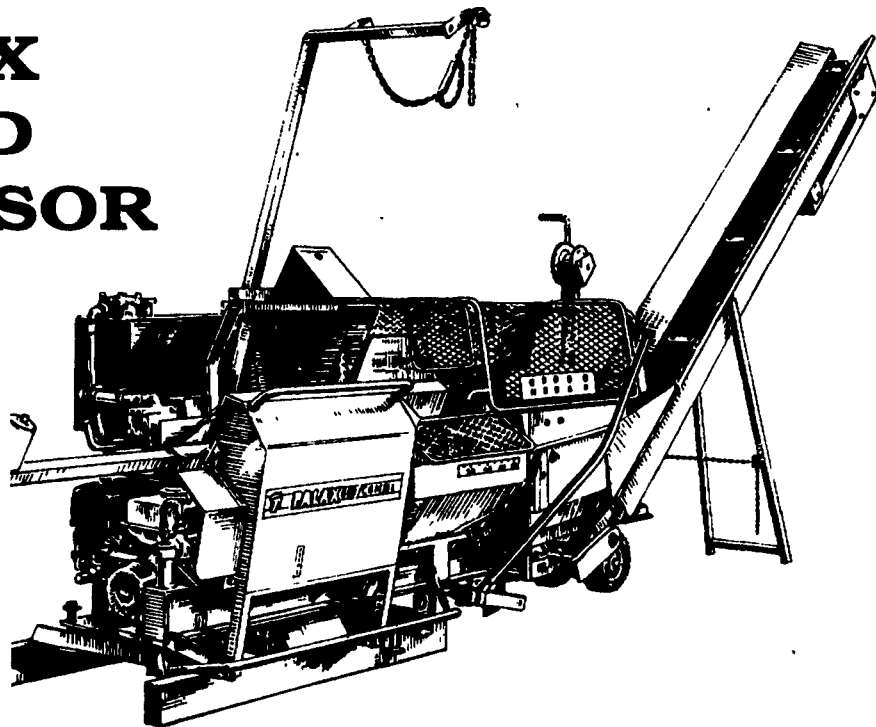

PALAX WOOD PROCESSOR

Cuts, splits and conveys wood up to 12" diameter. Available as PTO tractor-mounted version or trailer model equipped with 13 HP Honda engine.