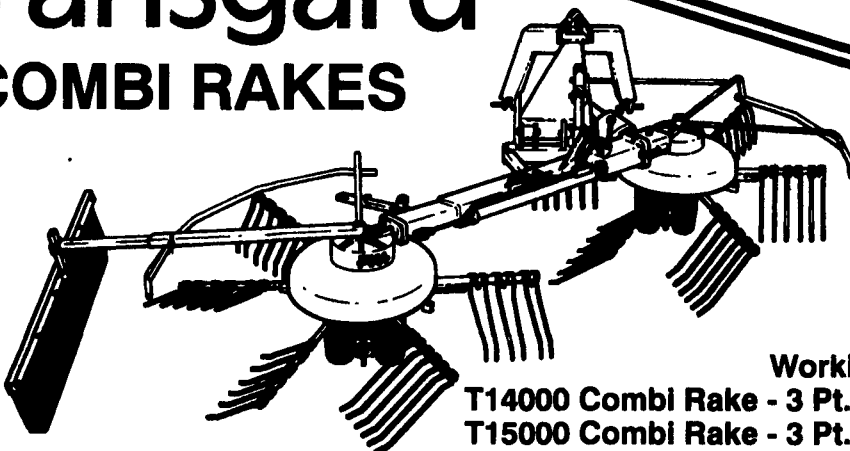

Fransgård COMBI RAKES

Working Width
T14000 Combi Rake - 3 Pt. 10'-14'
T15000 Combi Rake - 3 Pt. 10'-14'
T16000 Combi Rake - 3 Pt. 20'-6"