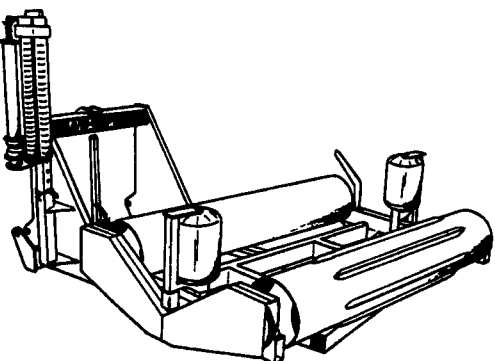

J.S. WOODHOUSE CO., INC.

572 Industrial Drive
Phone: 717-938-5100

Lewisberry, PA 17339
Fax: 717-938-8769

PA STATE
FARM SHOW
BOOTHS
#363 - 364
#371 - 373

WRAP IT UP...

- Seal in Freshness & Nutrition
- One-Man Operation. Safe & Easy. Retrieve, Wrap, & Transport Bales Without Dismounting.

- Models to suit tractors from 10-100 hp with widths 30" to 180"
- Rugged construction ensures long life, reliability and outstanding performance in the toughest conditions
- Each is designed for many tillage tasks and will incorporate crop residues, mix in fertilizer, control weeds and prepare seed beds

Model	Capacity	Min. HP
DC40	4"	15 HP
DC65	6.5"	30 HP
DC100	10"	40 HP

New Gandy Dethatcher/Slit Seeder helps make grass faster.

Introducing a new 48"-wide unit that creates slits on 2" centers and produces a separate disk opening. This allows seed to be accurately placed for excellent seed-to-soil contact. Get faster, thicker growth.

Precise metering assures even seed distribution, even bentgrass.

Quieter operation with poly-chain belt drive keeps peace on your course.

Can be ordered as dethatcher only. Narrow, fluted blades of spring-steel are heat-treated for strength. Tractor-operated with as little as 18 HP.