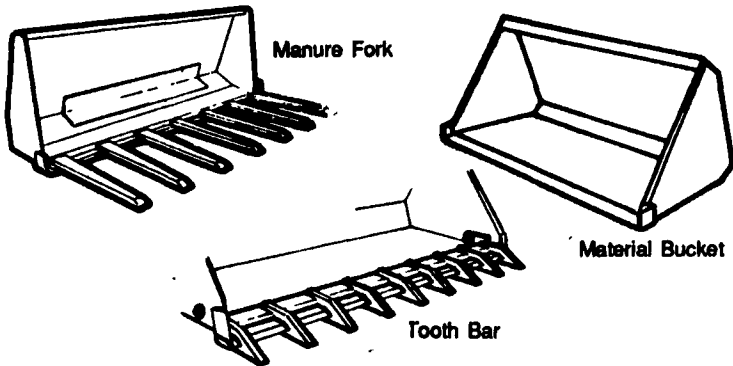

ATTACHMENTS for Skid Steer Loaders

- Standard or Custom Sizes
- Hardened, Beveled Edge
- 7 gauge Material (other gauges available)

Call for a Quote!

PA (717) 354-8721

US (800) 342-0905

325 West Main St., New Holland, PA 17557

KELLER'S FARM MACHINERY

116 Richlandtown Pike
Quakertown, PA 18951
215/536-4046

USED TRACTORS

JD 1450 4x4'
JD 2440, 2300 hrs.
Ford 8210 4x4, cab, air
Ford 9N w/loader
Ford 8N w/Snow Plow
Ford 1715, 4x4 w/Snow Plow
Ford 1910 w/loader, 4x4, ps
Ford 801 w/loader, ps, new paint
Ford 3910 w/Ford 776B loader
Ford 1710 w/Ford 770B loader
Ford 2000 8 speed, ps, live pto
Ford 3000 diesel, 8 speed, live pto
Ford 555A, Tractor Loader Backhoe
Farmall Cub w/Snow Plow
Farmall C w/single front wheel
MF 35 live PTO
AC 5020 w/Woods mower
Ford 4600D, w/cab
Ford 340B w/loader, P.S., 3pt.
Ford 6610 Series 2, fully equipped
Ford 4630 fully equipped, like new
Ford 3230 w/300 Hrs.
Ford 3910 Series 2, 8 Spd. w/snow plow
Farmall Cub w/Woods Mower