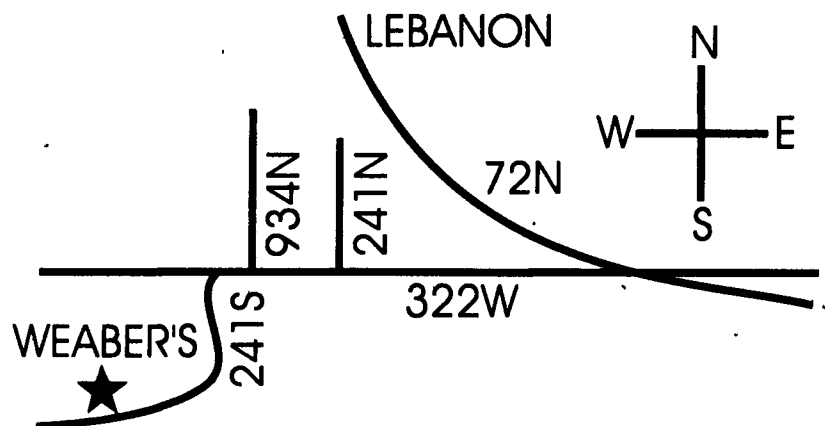

WALTER H. WEABER SONS, INC.

Route 241, Lebanon, PA

Phone: 717/867-2212 Toll Free: 800/344-3114

Contact Wes Geib For Pricing And Scheduling

Loading Daily Monday-Friday
Delivery Available For Tractor Trailer Loads