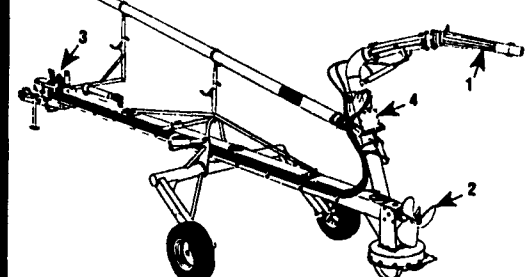

Littleton No-Til Drill #9680, 10' Small Seeder Always Shedded, Excellent Condition.

Bush Hog #2512 12' Rotary Mower Pull Behind,

Ontario Grain Drill, Double Disc,

(908)782-9718

TRAIL AGI-POMPE®
 32' AND 42' FOR LAGOONS

GREAT PERFORMANCE IN HOG OR DAIRY MANURE

- 1- Highly articulated nozzle designed to slice and break the top crust from above the manure level as the propeller homogenises the liquid with the remaining floating chunks
- 2- 24" dia. mixing propeller providing full time agitation up to 21,500 US G PM, even when loading a spreader.
- 3- Hydraulic controls can be operated from tractor seat.
- 4- Rotative directional valve designed to be operated at low R PM without stopping the PTO