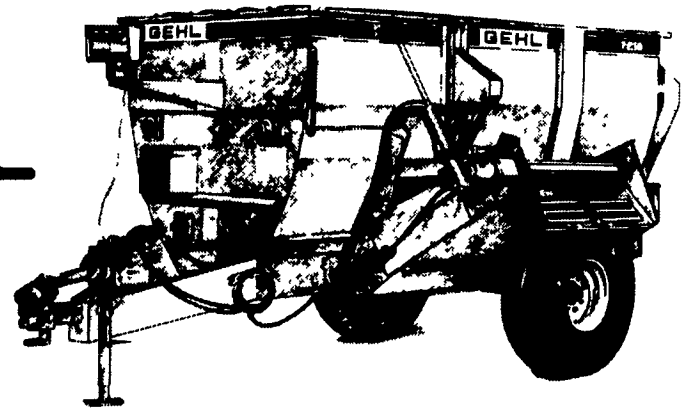

## Cash Discounts or Low Rate Financing

**GEHL**

### Gehl 309 Scavenger Manure Spreader

192 Bushel, Single Axle, 1000x20 Recapped Tires. Serial #4752

**ONE ONLY!**

Call for Price and Programs

**GEHL**