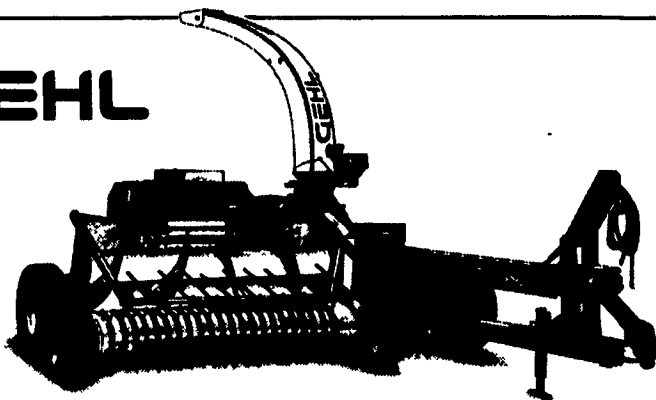

Gehl 2240 Mower Conditioner

12 ft. 3" Cut Serial #15007

ONE ONLY!

Call for Price and Programs.

GEHL

Gehl 1065 Forage Harvester

With 1210 Hay Pickup Shear Bolt Model
Serial #9242 **ONE ONLY!**