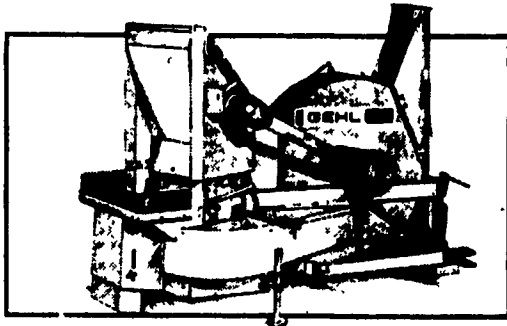

### Gehl 309 Scavenger Manure Spreader

192 Bushel, Single Axle, 1000x20 Recapped Tires. Serial #4752

**ONE ONLY!**

Call for Price and Programs

**GEHL**

### Gehl MF7285 Mixer Feeder

Includes Scale And 1000x20 Recapped Tires. Serial #6378

**ONE ONLY!**

Call for Price & Programs.

**GEHL**