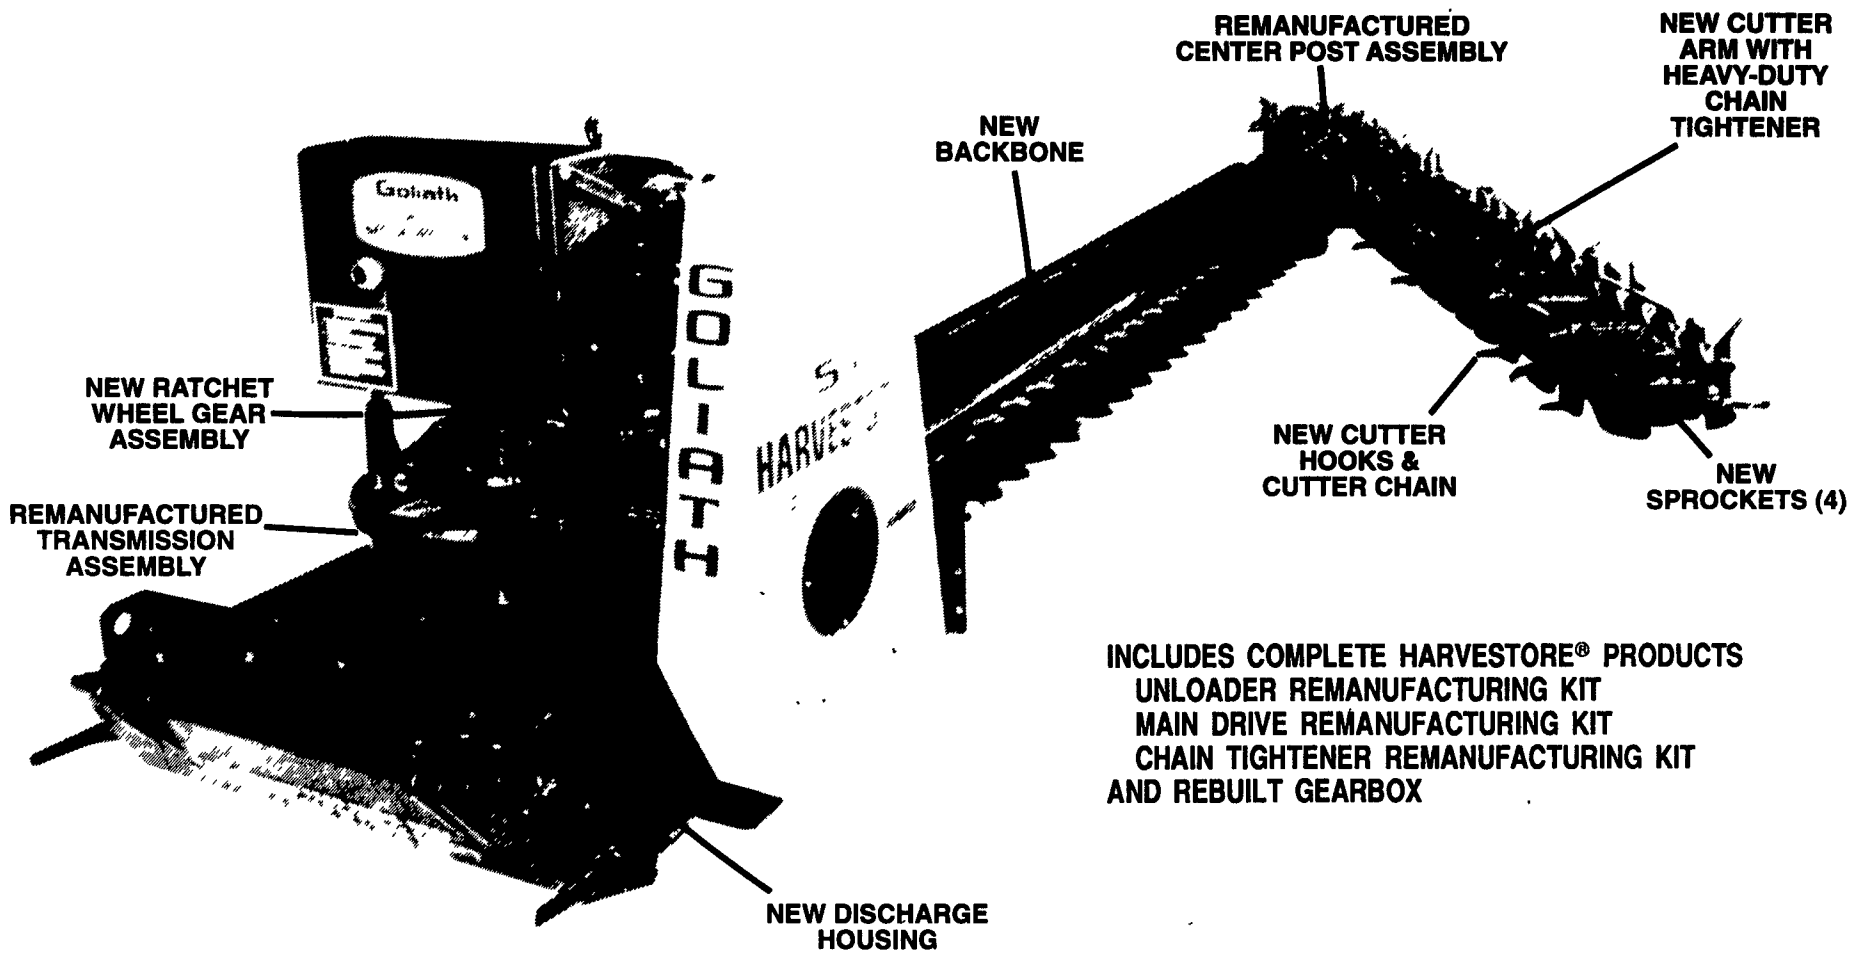

# WINTER SALE

**SPECIAL WINTER DISCOUNT ON LIMITED  
NUMBER OF REMANUFACTURED GOLIATH® UNLOADERS.  
GOOD OPPORTUNITY TO UPDATE YOUR OLD UNLOADER**

**INCLUDES COMPLETE HARVESTORE® PRODUCTS  
UNLOADER REMANUFACTURING KIT  
MAIN DRIVE REMANUFACTURING KIT  
CHAIN TIGHTENER REMANUFACTURING KIT  
AND REBUILT GEARBOX**

**Remanufactured right here in New Holland by Penn Jersey Products!**

**A remanufactured unloader may  
qualify for special accelerated  
depreciation tax savings!**