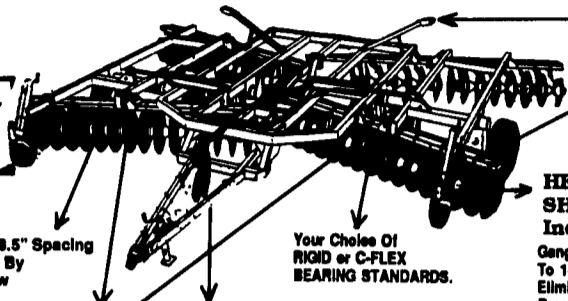

WHY BUY A SUNFLOWER DISC HARROW?

The Reasons Are Obvious! Sizes From 10'-15' And 18'-32' Folding

The Secret To A Level Field Is The Sunflower GAUGE WHEELS

A trademark on all FLEXIBLE Sunflower Discs is Front-Mounted Gauge Wheels. This Important Feature Prevents the Front Gangs Of The Wing Frame From Gouging, Buckling or Cutting Deeper Than The Other Gangs, Promoting A Level Ridge Or Furrow-Free Field. The Heavy Duty Gauge Wheel Features A 5-Bolt Hub And 8.00x10-Ply Tire & Tube.

DOUBLE OFFSET DESIGN

Eliminates center ridging while cutting the entire width at an even depth. Self-leveling hitch provides fore & aft leveling at any working depth.

Check Out The Rest - Then Buy The Best! SUNFLOWER

WING GAUGE WHEELS Eliminate Gouging

BLADES: 1/2" x 22" or 1/2" x 24" On 8.5" Spacing 3 Sided Blade Prevents Erosion By Eliminating A Continuous Furrow

DOUBLE OFFSET DESIGN Provides Maximum Leveling Without A Middle Buster Or Center Tooth

Your Choice Of RIGID or C-FLEX BEARING STANDARDS.

SELF-LEVELING HITCH Maintains Level Setting Regardless Of Desired Depth Or Tillage Application

TRANSPORT WIDTH On Wing Units Up To 24'2" Working Width Is A SAFE 12'4" Transport.