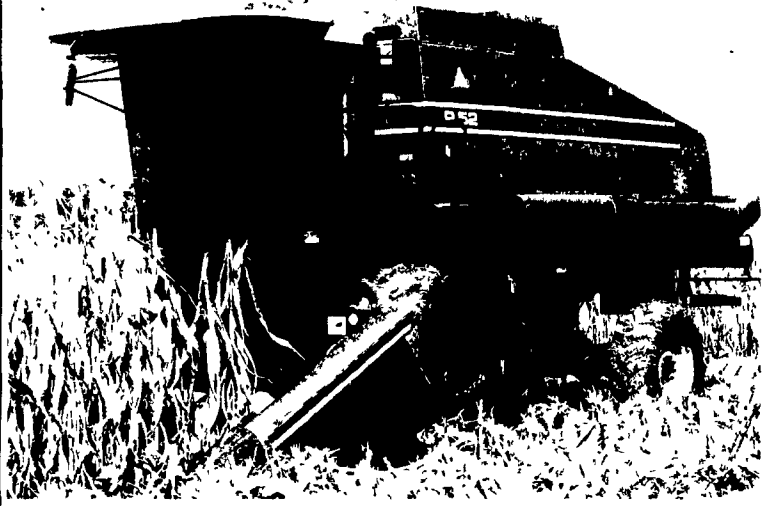

# LESS TIME ON SERVICE

We redesigned the GLEANER rotary from header to spreader with fewer moving belts and chains. So you get greater reliability and reduced maintenance during harvest. And now, three of four models\* offer you an engine choice — a high torque rise Cummins diesel or a low maintenance air-cooled Deutz, both loaded with power to spare. Check out the combine that's built for greater reliability and backed by a strong AGCO warranty and superior service — the GLEANER rotary. Visit your local AGCO GLEANER dealer today. And ask about flexible AGCO financing.