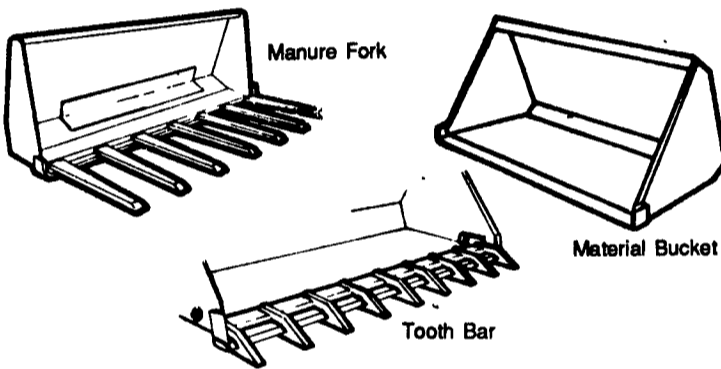

Sales, Parts & Service For... CASE UTILITY • GEHL
• VICON • WFE • KUBOTA • HESSTON • SAME.

ATTACHMENTS for Skid Steer Loaders

- Standard or Custom Sizes
- Hardened, Beveled Edge
- 7 gauge Material (other gauges available)