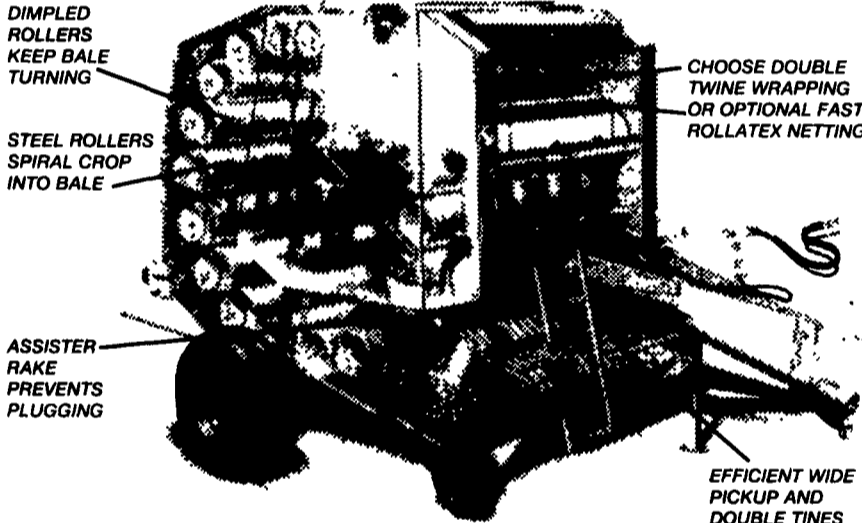

New Idea 709 4WD Uni System
767 Forage Harvester
768 W/N Corn Head
766 Grass Head

Fox Super E. S.P. Forage Harvester
3RN Head, 6' Hay Pickup Head

"Tight bales, fast, no trouble"

The Claas® Rollant® 46 Round Baler With Roto Cut Cutting Device Produces A Dense, Evenly Distributed Bale That Better Retains Hay Quality And Breaks Apart Easily, Simplifying Feeding

- We offer interest-free financing
- Ask us about our rental program
- Let us arrange a demonstration for you