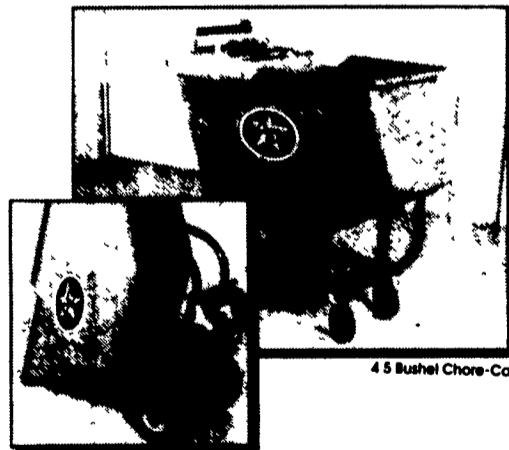

CHORE-CART

4.5 Bushel Chore-Cart

Designed for easy clean-out

THE A-P ADVANTAGE:

- Super smooth and easily cleaned FDA approved polyethylene that will never rust or corrode
- Smooth sloping interior designed to prevent feed bridging
- Flexible material will not crack or shatter at corners or bust holes in your doors and walls
- 360° turn radius in confined space
- Heavy steel tube frame for long life
- Available with full line of accessories

SPECIFICATIONS

Feed Cap Bu	Length	Width	Height
4.5	41	19	35

SEE STEVE, TODD OR JAY FOR YOUR PARTS AND EQUIPMENT NEEDS