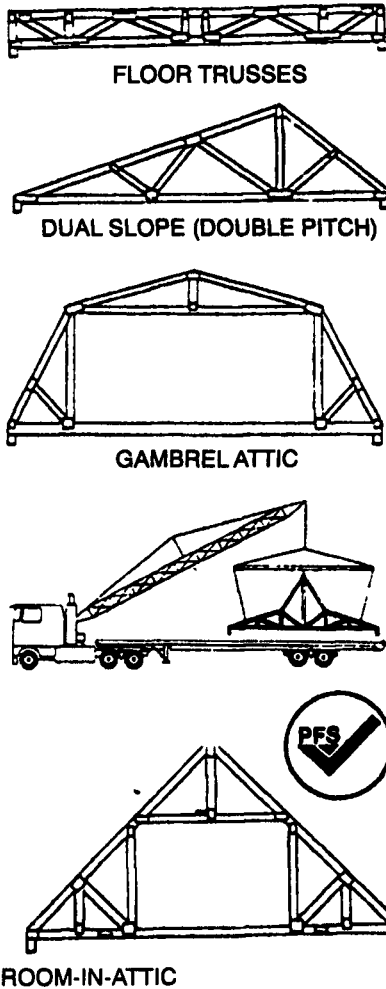

BLACK BEAR TRUSS, CORP.

"OUR TRUSSES BEAR UP"

- ✓ On-Site in Ten Days
- ✓ Crane Optional with Delivery
- ✓ Custom Built with MSR Lumber
- ✓ First Quality
- ✓ Reliable Schedule
- ✓ Competitive Prices
- ✓ Personal Service