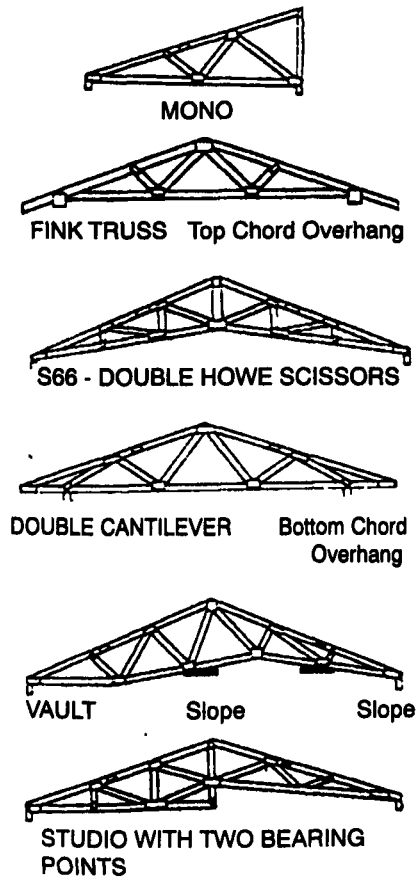

- ✓ On-Site in Ten Days
- ✓ Crane Optional with Delivery
- ✓ Custom Built with MSR Lumber
- ✓ First Quality
- ✓ Reliable Schedule
- ✓ Competitive Prices
- ✓ Personal Service