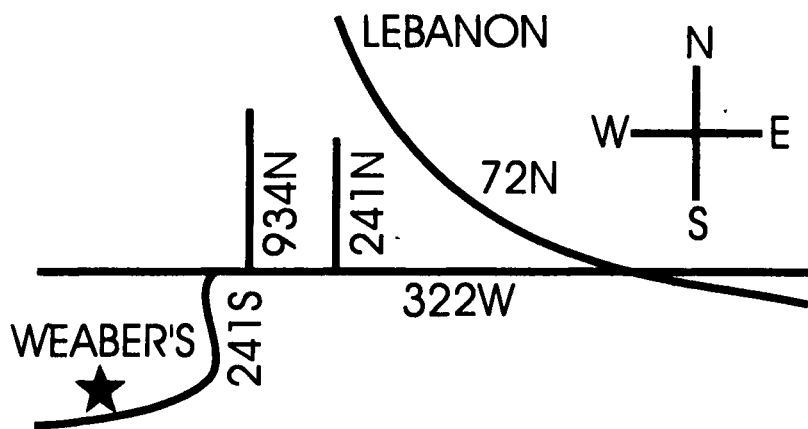

For Sale
Peanut Hulls,
Bag or Bulk,
Delivery Anywhere
717/758-3108 Bags
717/758-2223 Bulk
Wanted: Good Quality
Timothy Hay
717/758-2223

WANTED
Good clean bales of
Timothy Hay or Alfalfa
Bright Wheat and Rye Straw
CASH paid
Call collect
908-222-0680

KEYSTONE MILLS
Serving Agriculture

Buying Shelled Corn
Also Buying Wheat and Barley
During Harvest Season
Call
717/354-4616 or
717/738-4251

**Bakery By-Products and
Candy Scraps FOR SALE**

Excellent for Swine and Feeder Cattle

$15 per ton, plus trucking
(depending on destination)

Call Wilenta Feed, Inc.
201-863-3035

Middle Earth Farm
is looking for suppliers of
quality timothy-
timothy/alfalfa mix
and bright wheat
or barley straw.

(215) 932-5968

WENGER FEEDS
Rheems, PA 17570

BUYING & SELLING

Shelled Corn
#3 Barley
48% Soybean Meal
Feed Ingredients
Call 1-800-692-6008

**BUYING SOYBEANS AND
SHELLED CORN**

Prompt Payment
Call for prices
Picked up at your farm or
delivered to Milton, PA

SHOOP GRAIN CENTER
R.D. 1, Box 282, Milton, PA 17847
717-524-0325
33 Years of Service

*Sawdust and Shavings
Pennsylvania's Largest Sawmill
Offers Secondary Hardwood Products*

**At
FACTORY DIRECT
Prices!**

**Hardwood Sawdust, Shavings,
And Ground Wood Cover**

WALTER H. WEABER SONS, INC.

Route 241, Lebanon, PA

Phone: 717/867-2212 Toll Free: 800/344-3114
Contact Wes Geib For Pricing And Scheduling

*Loading Daily Monday-Friday
Delivery Available For Tractor Trailer Loads*

*Also buyers of standing timber