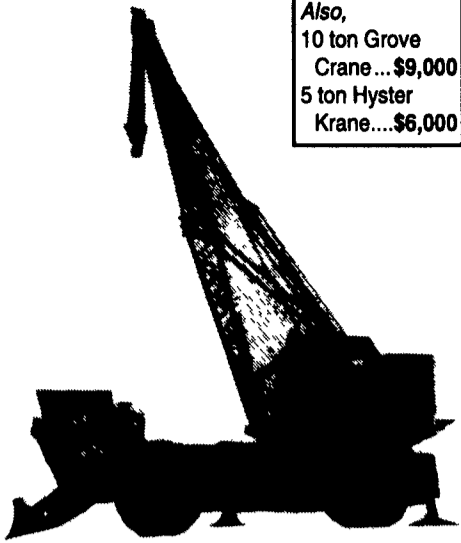

Also,
10 ton Grove
Crane...\$9,000
5 ton Hyster
Crane...\$6,000

CRANE... 20 TON AMERICAN
4 WD & Steer, Hydraulic Rigger w/ Aluminum Pads, Cummins Diesel - Up & Down Power Down, 10' Dozer Blade, Very Low Hours. (6) To Choose From **\$15,000/Each**
Link/Belt LS78 Crawler Crane, 17 ton, new 371 Detroit diesel **\$12,000**
410-337-3570 Call anytime