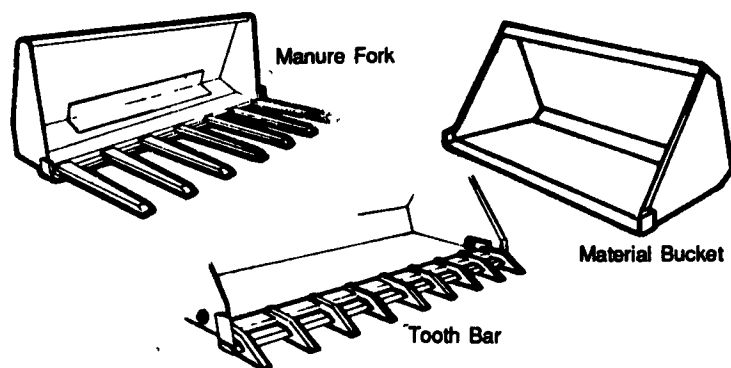

ATTACHMENTS for Skid Steer Loaders

- Standard or Custom Sizes
- Hardened, Beveled Edge
- 7 gauge Material (other gauges available)

Call for a Quote!

PA (717) 354-8721

US (800) 342-0905

ATI
CORPORATION
325 West Main St., New Holland, PA 17557