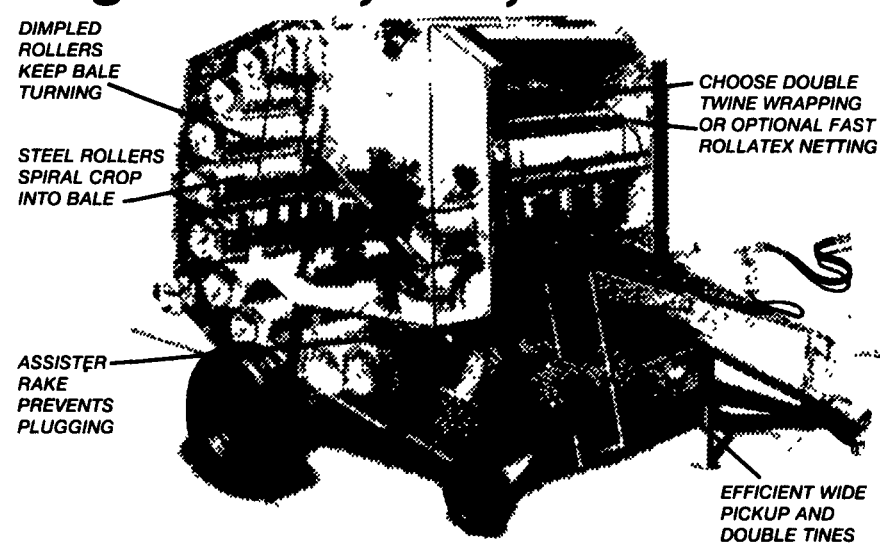

• 1991 NH 1914 4WD S.P. Forage Harvester, 800 Hrs., 4RN Cornhead, 10 Ft. Hay Head, Sharp!

"Tight bales, fast, no trouble"

- We offer interest-free financing
- Ask us about our rental program
- Let us arrange a demonstration for you

The Claas® Rollant® 46 Round Baler With Roto Cut Cutting Device Produces A Dense, Evenly Distributed Bale That Better Retains Hay Quality And Breaks Apart Easily, Simplifying Feeding