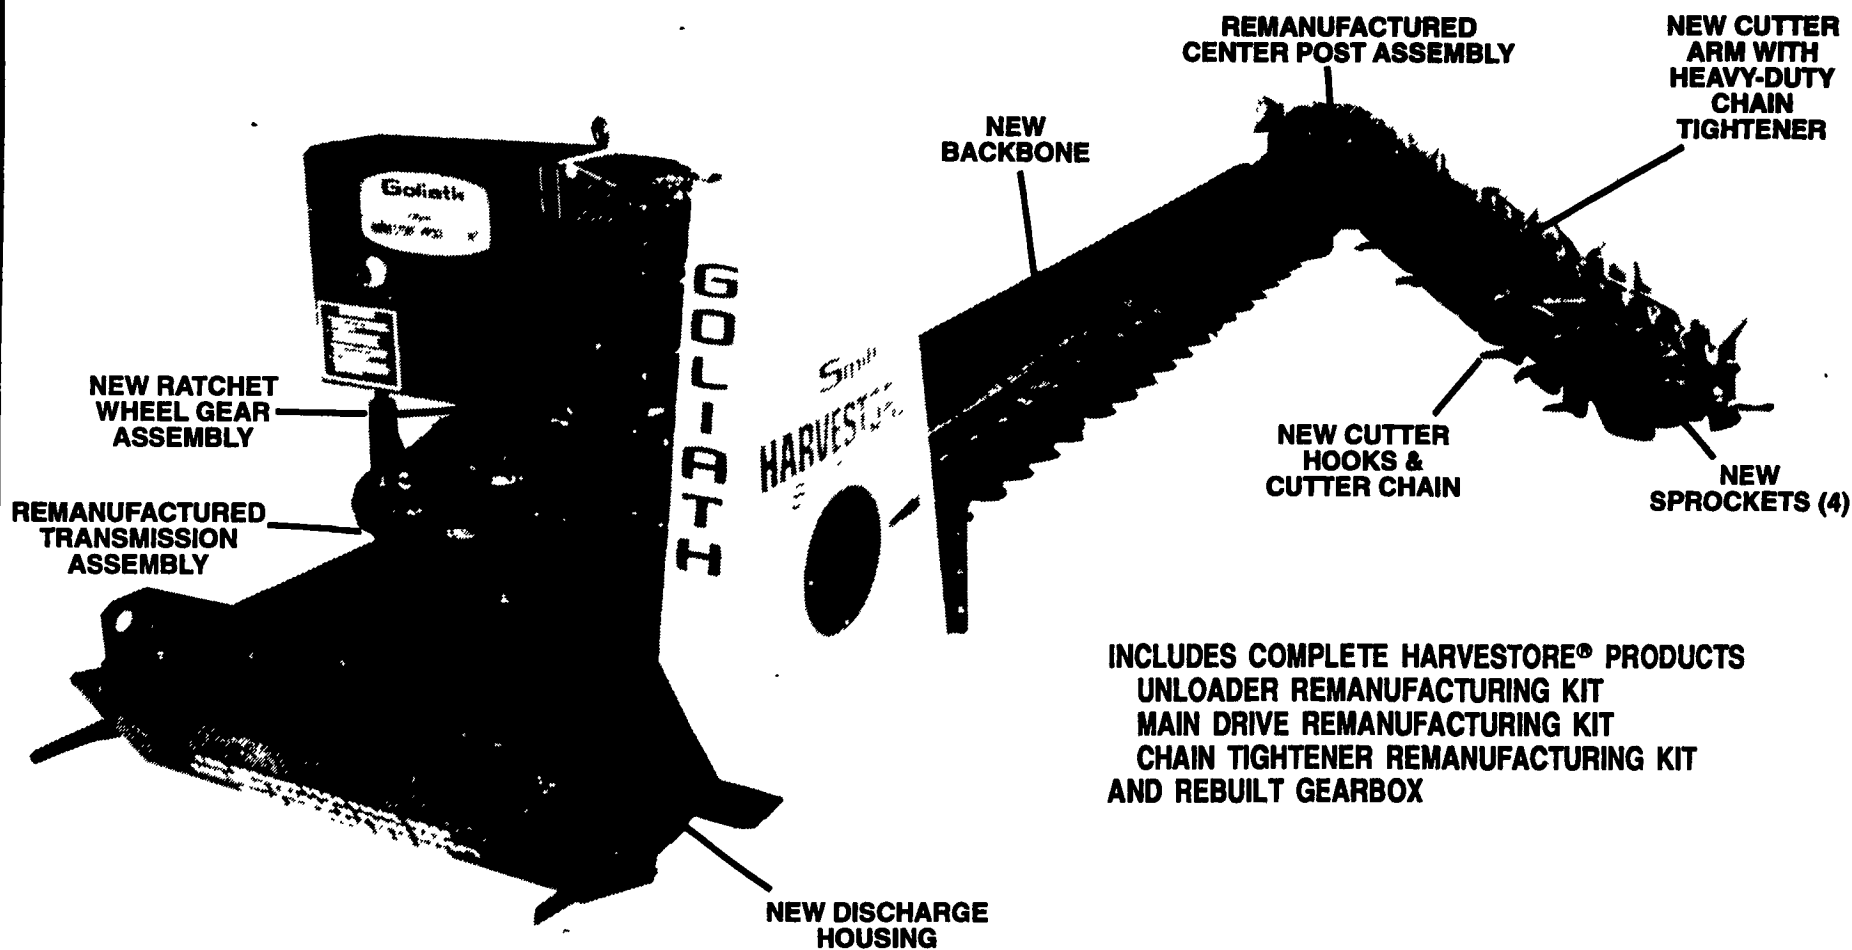

SAVE! SAVE! SAVE!

INCLUDES COMPLETE HARVESTORE® PRODUCTS
 UNLOADER REMANUFACTURING KIT
 MAIN DRIVE REMANUFACTURING KIT
 CHAIN TIGHTENER REMANUFACTURING KIT
 AND REBUILT GEARBOX

SAVE ON A REMANUFACTURED GOLIATH® UNLOADER

Remanufactured right here in New Holland, PA by Penn Jersey!

**AVAILABLE DECEMBER 1
 LIMITED QUANTITY
 ADVANCE ORDERS ACCEPTED!**

PENN JERSEY PRODUCTS, INC.
 YOUR LOCAL INDEPENDENT AUTHORIZED HARVESTORE® SYSTEMS DEALER
 P.O. BOX 7 • NEW HOLLAND, PA • 717-354-4051