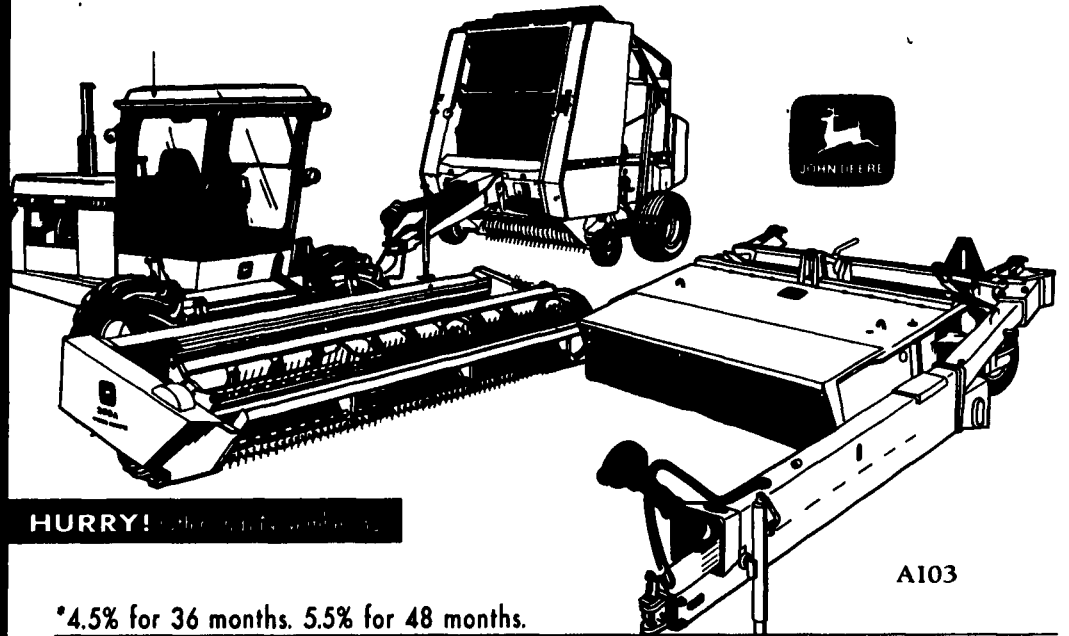

HURRY!

*4.5% for 36 months. 5.5% for 48 months.

PREVIOUSLY-OWNED EQUIPMENT

TRACTORS

- JD 4850 4WD, Power Shift.....$49,500
- JD 2020 Gas Orchard Tractor.....$4,295

COMBINES/FORAGE EQUIPMENT

- JD 9500 1497 Eng. Hrs., 1091 Sep. Hrs.....$73,500
- JD 9500 976 Sep Hrs., 1275 Eng Hrs.....$74,500
- JD 9500 1661 Sep. Hrs, 2462 Eng. Hrs.....$73,500

TILLAGE

- JD 712 Mulch Tiller 13'9".....$5,718
- JD 235 Disk 16'.....$3,995
- Bradco 12' Chisel Plow.....$1,685

HAY EQUIPMENT

- JD 346 Baler #30 Ejector, 1973.....$2,995
- JD 346 Baler #30 Ejector 1980.....$5,200

PLANTERS/DRILLS

- JD 7200 6 Row, Liq. Fert.....$17,499
- JD 7200 6 Row Vacuum Planter.....$14,099
- JD 10' Double Disc Drill.....$2,999

COMBINE CORN HEADS/GRAIN PLATFORMS

- JD DP Grain Plat 15' Level Land Drive.....$1,450
- JD DP Grain Plat. 15' Level Land Drive.....$1,249
- JD 913 Grain Plat. 13' Flex.....$7,199
- JD 915 Grain Plat. 15' Flex.....$8,495
- JD 215 Black Reel Grain Platform, Flex Head.....Coming In
- JD 643 Corn Head Low Tin 6NR.....$9,975
- JD 643 Corn Head High Tin 6NR.....$4,995

JOHN DEERE

COMBINE OF THE '90S DEAL OF THE YEAR

- 9500 Maximizer™ Combine... up to 235 hp, 204-bu. grain tank.
- Slow moving, 26-inch-diameter cylinder assures excellent grain quality.
- Large threshing area, extra cleaning capacity.
- Advanced cab, center-mounted with buddy seat.

GOOD DEAL

FREE INTEREST
To Sept. 1, 1995
New & Used
Combines