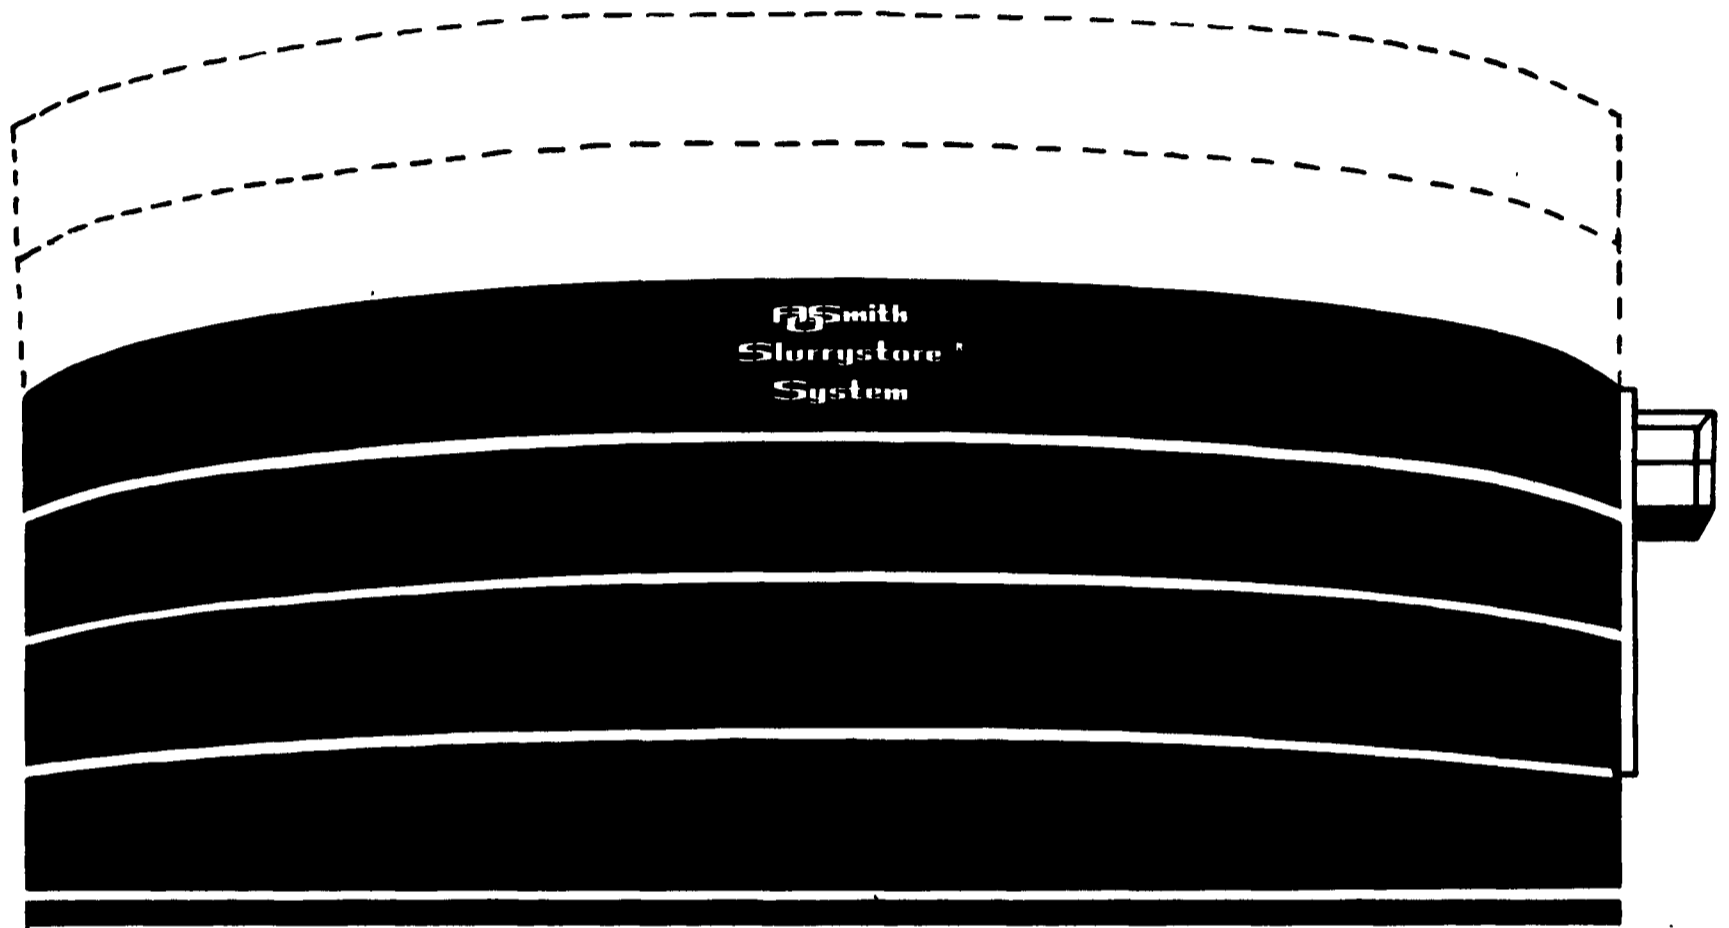

## The expandable Slurrystore<sup>®</sup> System from Penn Jersey.

(SCS-approved!)

**PENN JERSEY PRODUCTS, INC.**  
 YOUR LOCAL INDEPENDENT AUTHORIZED HARVESTORE<sup>®</sup> SYSTEMS DEALER  
 P.O. BOX 7 • NEW HOLLAND, PA • 717-354-4051