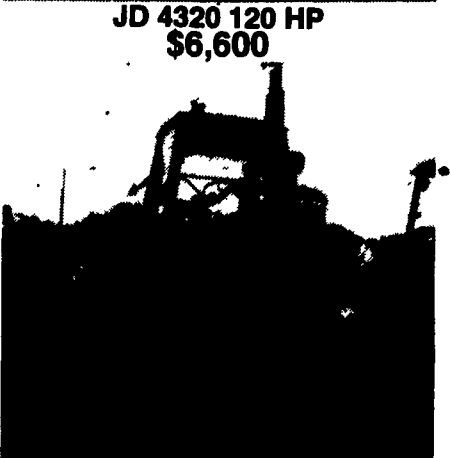

Ford TW20, Cab,
20.8x38 Radials
$8,500

- Ford TW20, Cab & Air..... $8,300
- JD 4320, Fender..... $6,700
- Toyota SDK8 Skid Loader, 1990, 1,100 Hrs. $8,000
- NH 352 grinder mixer..... $1,000
- NI 213 PTO Driven Manure Spreader..... $800
- 10' High Clearance Chisel Plow, Gauge Whis $500
- JD 2010 Utility, Gas, Good Condition..... $3,500
- NH 411 Discbine..... $3,000
- Woods 15' Batwing Mower, Good Cond..... $3,500
- JD 930, Front Cut, Runs Good..... $3,500
- Onan 1500 KW gas generator..... $700

410-429-1927 or 410-857-7102