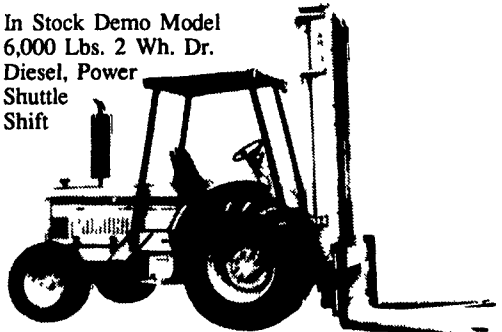

Model GT 510 pull type