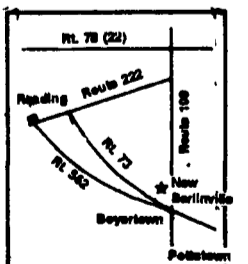

JOHN DEERE

**All-new 200-hp 8300 Tractor:
Now in Stock**

- High-torque 7.6 L engine with exclusive electronic engine control.
- Get up to 10 percent power bulge to pull easily through tough conditions.
- Tightest-turning narrow-row MFWD in the industry for a tractor this size.
- Exclusive Field Cruise™ engine control
- maintains a steady working pace to seed and incorporate chemicals uniformly.
- Revolutionary new CommandARM (armrest module) puts all major tractor controls in the palm of your hand.
- Over 15,000-pound hitch-lift capacity (optional).

**LEHIGH AG
EQUIPMENT, INC.**

6670 Ruppsville Road, Allentown, PA 18106

610-398-2553

Hours: Mon.-Fri. 7:30 To 5:30 Saturday 7:30 To 3

WE SHIP PARTS SAME DAY TO YOUR FARM

21ST CENTURY TECHNOLOGY TODAY

We
Ship
UPS
Daily!