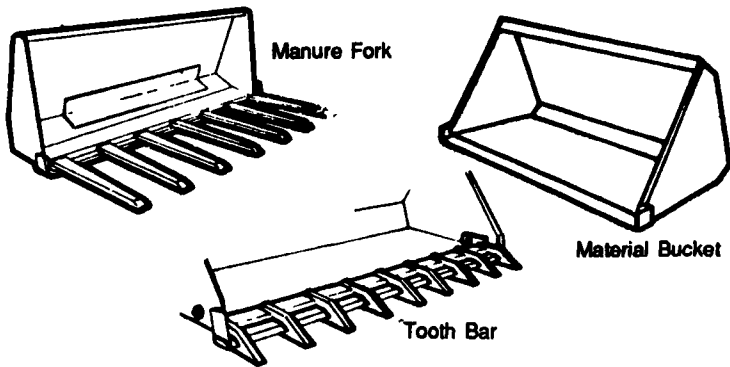

ATTACHMENTS for Skid Steer Loaders

- Standard or Custom Sizes
- Hardened, Beveled Edge
- 7 gauge Material (other gauges available)

Call for a Quote!

PA (717) 354-8721

US (800) 342-0905

325 West Main St., New Holland, PA 17557