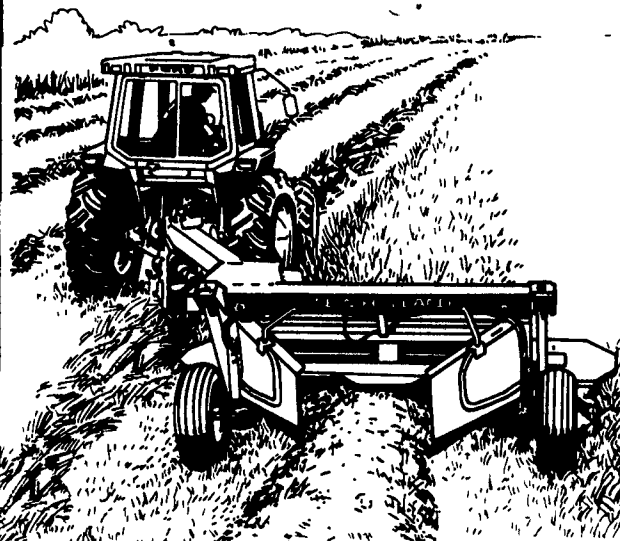

STANDARD OF QUALITY

IN THE FIELD

RAKES, TEDDERS & WINDROWER INVERTER

- Models 57/57R Mounted Rolabar® Rakes
- Model 216 Unitized
- Model 252 Pivot Tongue
- Models 256/258/260 Rolabar® Rakes
- Models 157 Mounted/163 & 169 Trail
- Model 254 Rake
- Model 166