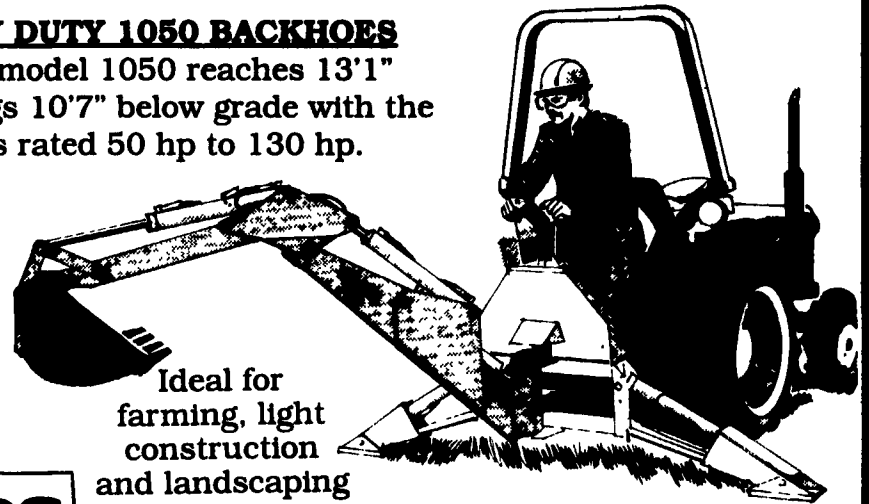

WOODS

**CADET
MD 172**

WOODS

**BATWING MOWER
3180**

**SINGLE SPINDLE
MEDIUM-DUTY
CUTTER**

WOODS CADET MD172 is a single spindle, medium-duty cutter for mowing grass and weeds, pasture clipping, stalk shredding and brush clearing with tractors rated 25 to 75 hp and 1-3/8 in. 540 rpm PTO.

Introducing the new Woods 3180 Batwing. The toughest mower we've ever built. It features heavy-duty deck construction, high-speed blades, and drivelines that can handle 40% more torque than many competitive mowers. And it's backed by Woods' national parts and service network. What's more, the 3180 Batwing comes complete with a 36 month gearbox warranty, for years of trouble-free, high-performance mowing.

BLADES

LIGHT DUTY BLADE
6 Ft. and 7 Ft. Models

**MEDIUM
DUTY**
6 Ft., 7 Ft.,
and 8 Ft.
Models

HEAVY DUTY
8 Ft., 9 Ft., and
10 Ft. Models

COMPACT UTILITY BACKHOES

Woods Models 650 and 750 utility backhoes can outperform others their size (and larger) digging footings, irrigation ditches, drainage ditches, wiring trenches and for landscaping.

HEAVY DUTY 1050 BACKHOES

Woods model 1050 reaches 13'1" and digs 10'7" below grade with the tractors rated 50 hp to 130 hp.

Ideal for
farming, light
construction
and landscaping

WOODS

**BANGOR
IMPLEMENT**
Bangor, PA
610-588-5924