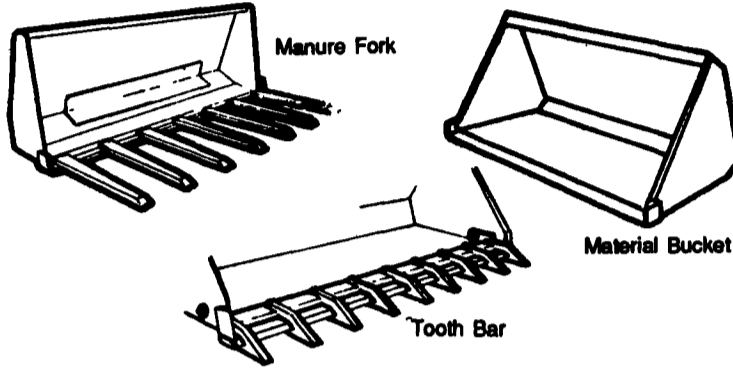

MISC. EQUIP.

Danuser model F8 post hole digger, excellent
Better Bilt 3150 gal. liquid spreader w/brakes
50"6" portable grain auger, 7 hp motor
Wic 3 pt. hitch Bedding Chopper
Model 330 Weaverline feed cart

LONGENECKER'S INC.
Williamsburg, PA 16693
814-793-3731

JD 4255 tractor
w/cab and
MFWD front
weights, 2
remotes, 20.0x38
rear radial tires,
1500 hours,
excellent
condition,
(410) 778-0408

**Two Electric Power Generators
for Sale**
(1) 100 kilowatt Diesel,
asking $7,500 F.O.B.
(1) 30 kilowatt Diesel,
asking $6,500 F.O.B.
Contact Clyde Campbell at:
Keystone Inspirational Network
P.O. Box 216, Red Lion, PA 17356-0216
telephone (717) 246-1681 (Mon., Wed., Fri.)
or (717) 293-0972 evenings after 6:00 PM.

Pickers for Sale
NI 323 1Row.....$1,950
NI 323 1Row very nice.....$2,900
NI 323 1Row like new.....$3,500
NI 325 2RN 8 roll bed.....$2,400
NI 325 2RN 12 roll bed.....$3,200
NI 325 2 RN 12 roll bed, late style.....$4,500
NI 325 2RN 12 roll bed, last ones
made.....$5,800
(717)768-3197

**ATTACHMENTS for
Skid Steer Loaders**

- Standard or Custom Sizes
- Hardened, Beveled Edge
- 7 gauge Material (other gauges available)

Call for a Quote!
PA (717) 354-8721
US (800) 342-0905

NEW EQUIPMENT

Agco-Allis 9650 AWD
Agco-Allis 5670 2WD
Agco-Allis 4650 2WD
R62 Gleaner Combine
Artsway Silamix
Hydra-Mac 1300 Skid Loader
M&W Round Baler
Kidd Bale Chopper
Marlin No-Till Drill 7' Pull Type
Landoll 6R Com Planter
Woods Mower
Deutz-Fahr Hay Equip.
Kuhn Hay Equip.

USED EQUIPMENT

NH 495 Mower Conditioner, 12'
NH 276 Baler w/Thrower
Used N5 Gleaner Combine w/630C Head and
15' Grain Head, Excellent Cond. - Call for Price

**Artsway Silamix Feed Wagon
In Stock Now.**

B. EQUIP. INC.
8422 Wayne Highway
Waynesboro, Pa. 17268
717-762-3193
7AM - 5PM Mon.-Fri.
7:00 AM 3 PM
GLEANER®