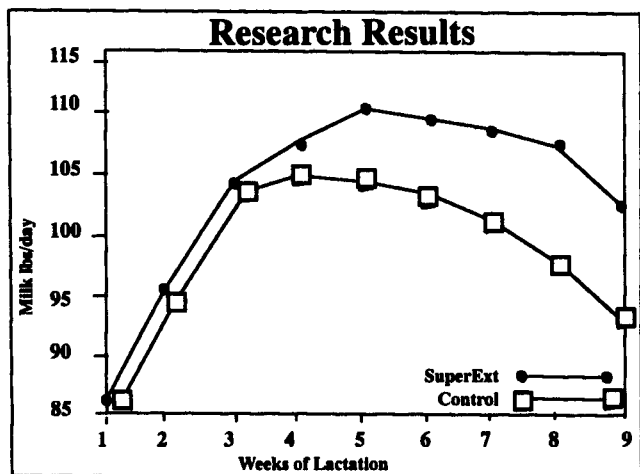

Introducing...

A dairy feed that could make your cows more productive, while also improving their feed conversion and breeding efficiency.

SUPER-EXT is a blend of high fat nuggets and pellets specially designed and manufactured by Purina to deliver feed quality, nutrient density and super palatability. The nutrient-rich blend is placed with complete nutrition and is

highly palatable.

In field trials, cows fed SUPER-EXT produced an average of 6.7 pounds more milk per cow per day, while improving or maintaining milk composition. And while production increased, the cows that were fed SUPER-EXT maintained or improved their body-condition scores after freshening and were more-feed efficient.

Research Results			
	Milk	Milk lbs/day	Milk Protein lbs/day
Control Average Production	100	3.24	2.83
Super-Ext Average Production	107	3.47	2.86
Average Improvement Per Cow	+7	+0.23	+0.03

Consider All The Benefits Of *SUPER-EXT*