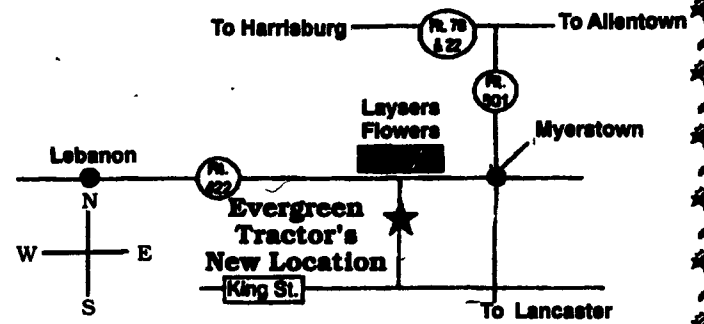

# EVERGREEN TRACTOR COMPANY

41 South Fairlane Avenue  
Myerstown, PA 17067

717-866-2585 • 1-800-441-4450

Fall 1994

Evergreen Tractor Company can be your wholesale parts supplier offering you savings of 20% to 50% on all quality replacement parts for combines; grain and corn heads; harvesters; tractors; and tillage equipment.

Visit Us At Our New Location Today!