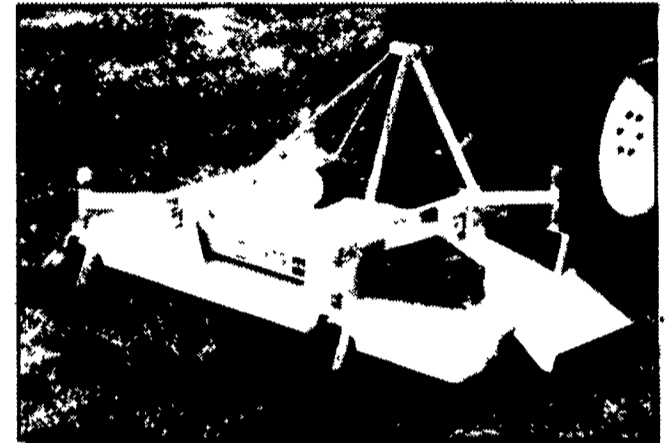

LAND PRIDE

BUILT TOUGH. SMOOTH CUT.

GROOMING MOWERS

- Air Tunnel design available in 60", 72" and 90" widths
- Flat Deck design available in 48", 60" and 72" widths
- Tubular steel chassis absorbs shock
- Four wheel with front roller option
- Floating hitch and swiveling top link