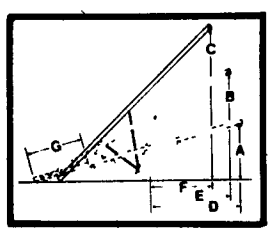

GRAIN AUGERS