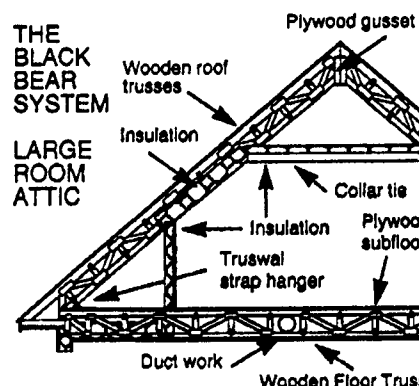

Our Prices Will NOT be Beaten

FACTORY DIRECT

American Steel Arch, Inc
1-800-942-1234

MADE IN THE U.S.A.

FINK TRUSS Top Chord Overhang

S66 - DOUBLE HOWE SCISSORS

DOUBLE CANTILEVER Bottom Chord Overhang

VAULT Slope Slope

STUDIO WITH TWO BEARING POINTS

THE BLACK BEAR SYSTEM
LARGE ROOM ATTIC

BLACK BEAR TRUSS CORP.

"Our Trusses Bear Up"

Contact your nearest dealer or call
1-800-326-9689

- ✓ On-Site in 2 Weeks
- ✓ Crane Optional with Delivery
- ✓ Custom Built with MSR Lumber
- ✓ First Quality
- ✓ Reliable Schedule
- ✓ Competitive Prices
- ✓ Personal Service