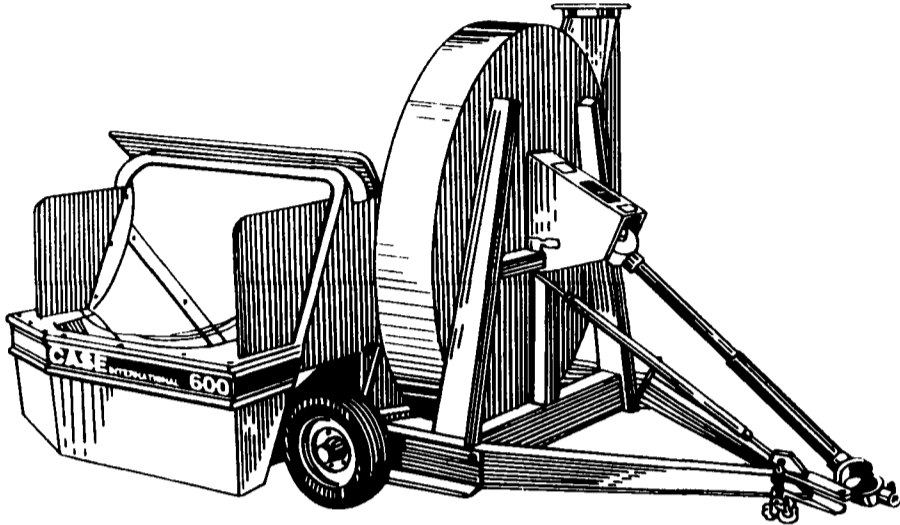

Best Values in New Equipment

FAST-FILL YOUR TALLEST SILOS!

Case International 600 Forage Blowers

For your tall, big-diameter silos, 100 feet or higher, get the 600 Blower. It blows up to 110 tons of haylage or up to 180 tons of corn silage per hour!

- High volume with direct 30° feeding angle
- Drive-in convenience with 30½ -inch extendable hopper
- 37-inch-wide, high-volume hopper.

See these big-capacity blowers now.

OUTSTANDING BALER PERFORMANCE MEANS GREATER NUTRITION AT AN ECONOMICAL PRICE

Case International 8520/8530 Rectangular Balers

These two balers both feature the Case IH center line design. Eliminates turning corners with the crop to get it into the bale chamber, as is common with conventional designs. This saves valuable protein-rich leaves. Also saves time because you don't have to change from field to road position for transport.

Other outstanding features are:

- Low-profile baler design provides excellent visibility to the rear of the baler.
- Low-profile pickup... reduces crop lifting height, saving nutritious leaves
- Hay goes straight into the unique prepacker chamber... regardless of windrow size... for uniform flake and bale density