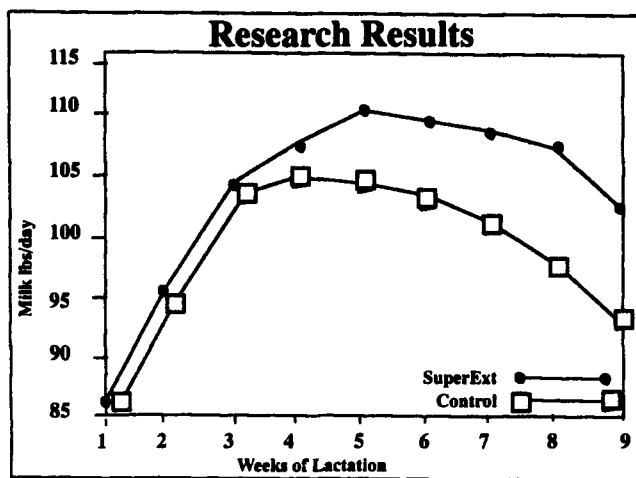

Introducing...

A dairy feed that could make your cows more productive, while also improving their feed conversion and breeding efficiency.

SUPER-EXT is a blend of high fat nuggets and pellets specially designed and manufactured by Purina to deliver feed quality, nutrient density and super palatability. The nutrient-rich blend is placed with complete nutrition and is

highly palatable.

In field trials, cows fed SUPER-EXT produced an average of 6.7 pounds more milk per cow per day, while improving or maintaining milk composition. And while production increased, the cows that were fed SUPER-EXT maintained or improved their body-condition scores after freshening and were more-feed efficient.

Research Results			
	Milk	Milk lbs/day	Milk Protein lbs/day
Control Average Production	100	3.24	2.83
Super-Ext Average Production	107	3.47	2.86
Average Improvement Per Cow	+7	+0.23	+0.03

Consider All The Benefits Of *SUPER-EXT*