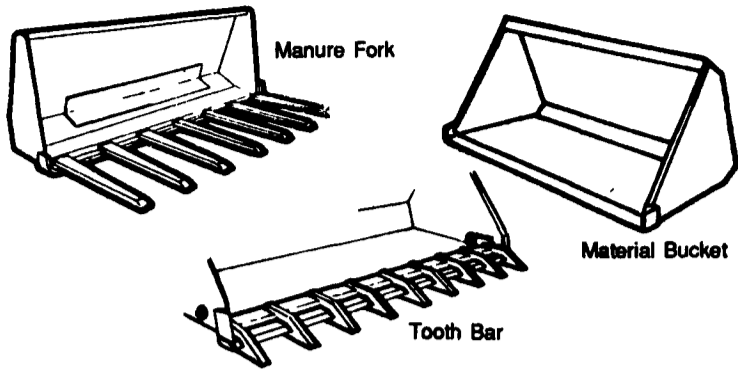

ATTACHMENTS for Skid Steer Loaders

- Standard or Custom Sizes
- Hardened, Beveled Edge
- 7 gauge Material (other gauges available)

Call for a Quote!

PA (717) 354-8721

US (800) 342-0905

325 West Main St., New Holland, PA 17557