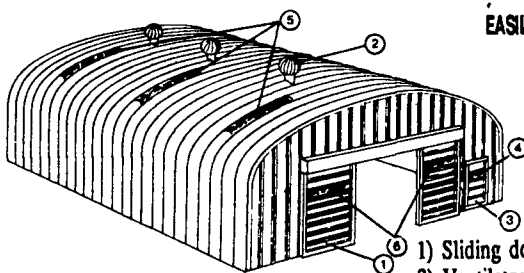

EASILY MAINTAINED EASILY ERECTED. VERSATILE. STRONG.

NO LOST SPACE AS IN TRADITIONAL POLE BUILDINGS.

Accessories

1) Sliding doors
2) Ventilators
3) Service doors
4) Door lights
5) Skylights
6) Sliding door lights

Erect The Building Yourself And Save Big $$$ Dollars.

Call or Write Today For FREE Details and Brochures

800-854-5568 or 717-927-8222

"Meeting Tomorrow's Building Needs Today"

BLUE MOUNTAIN STRUCTURES

RD #1, Box 571, BROGUE, PENNSYLVANIA 17309

STEEL BUILDINGS ANNIVERSARY SPECIAL

July is our Anniversary Month!

*For the months of June - August, you may choose from a selection of weather resistant colors for your roof system, absolutely FREE!

Free Roof Color!*

Call for a FREE Brochure...

INDEPENDENCE
STEEL PRODUCTS NORTH EAST, INC.

Fax: (814) 725-9193

1-800-553-7833

"Quality Buildings. Serviced with Experience"

CRAMER'S DISCOUNT ROOFING

Home of Perry County Recycling Corporation

RIDGE ROAD NEWPORT, PA (717) 567-6782

Hours: Monday thru Saturday 9 a.m. to 5 p.m. Other hours by Appointment

BUYING ALL YOUR ROOFING SUPPLIES NOW AT BIG SAVINGS

Get ONE Roll of FREE Felt with EVERY ORDER

Full Stone Black & White . $6 per roll

1/2 Lap White . $6 per roll

3 TAB ROOFING SHINGLES

ARCHITECTURAL EFFECT

300 lbs. 30 year shingles

Brown...$25 per sq. Most Colors at...$15 per sq.

Full Roll...$5 per roll

• TAR • NAILS
• ALL ROOFING SUPPLIES

PERRY COUNTY RECYCLING CORPORATION

ASPHALT DRIVEWAYS • RECYCLE ASPHALT $75/TRUCK LOAD PLUS TRUCK

We Deliver ANYWHERE. Call For Rate. Eliminates All Dust & Mud Problems In Your Driveways By Using Our Recycled Asphalt Products Very Reasonably Priced Good For Use In Farmers Driveway, Barn Yards, Parking Lots, Backfield Roads, Camp Roads, Mountain Driveways

Will Not Wash Away. DER APPROVED Call For More Details And More Information.

FARMER BOY AG. INC.

LUMBER & BUILDING MATERIALS

Call or Stop in & See Our Complete Line of Products

PEACHTREE

DOORS & WINDOWS

TAMKO

ROOFING PRODUCTS

Wolverine

VINYL SIDING

PHILIPS PRODUCTS

VINYL WINDOWS & REPLACEMENT WINDOWS

WELLBORN

CABINET, INC.

410 Lincoln Ave. Myerstown (Lebanon Co.) PA 17067

717-866-7565

MADE IN THE U.S.A.