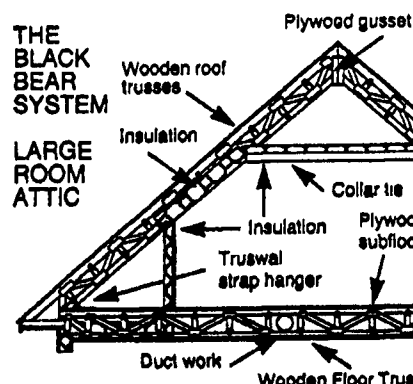

THE BLACK BEAR SYSTEM
LARGE ROOM ATTIC
Plywood gusset
Wooden roof trusses
Insulation
Collar tie
Plywood subfloor
Truss strap hanger
Duct work
Wooden Floor Truss

BLACK BEAR TRUSS CORP.

"OUR TRUSSES BEAR UP"

Contact your nearest dealer or call **1-800-326-9689**

- ✓ On-Site in 2 Weeks
- ✓ Crane Optional with Delivery
- ✓ Custom Built with MSR Lumber
- ✓ First Quality
- ✓ Reliable Schedule
- ✓ Competitive Prices
- ✓ Personal Service

MACHINE STRESS RATED
2250 f 1.9E
SPS-2 S-DRY

It Pays To Use MSR Lumber