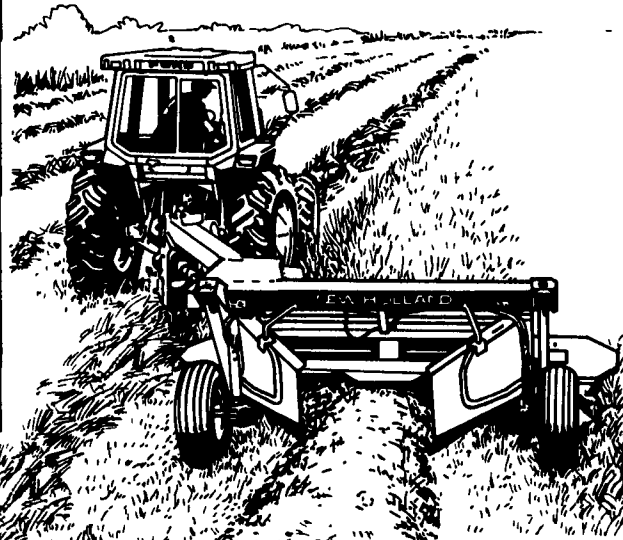

STANDARD OF QUALITY

IN THE FIELD

RAKES, TEDDERS & WINDROWER INVERTER

- Models 57/57R Mounted Rolabar® Rakes
- Model 216 Unitized
- Model 252 Pivot Tongue
- Models 256/258/260 Rolabar® Rakes
- Models 157 Mounted/163 & 169 Trail
- Model 254 Rake
- Model 166