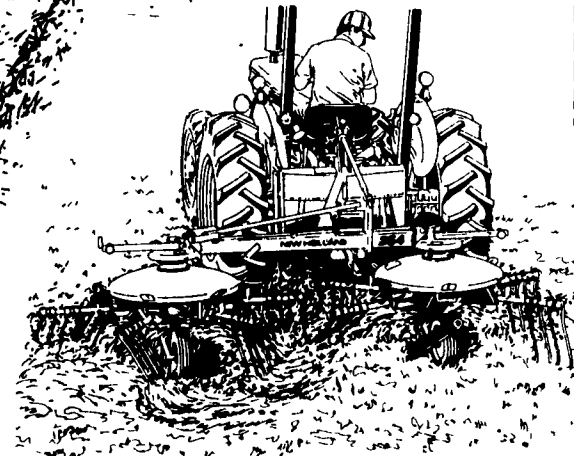

STANDARD OF QUALITY

IN THE FIELD

RAKES, TEDDERS & WINDROWER INVERTER

- Models 57/57R Mounted Rolabar® Rakes
- Model 216 Unitized
- Model 252 Pivot Tongue
- Models 256/258/260 Rolabar® Rakes
- Models 157 Mounted/163 & 169 Trail
- Model 254 Rake
- Model 166