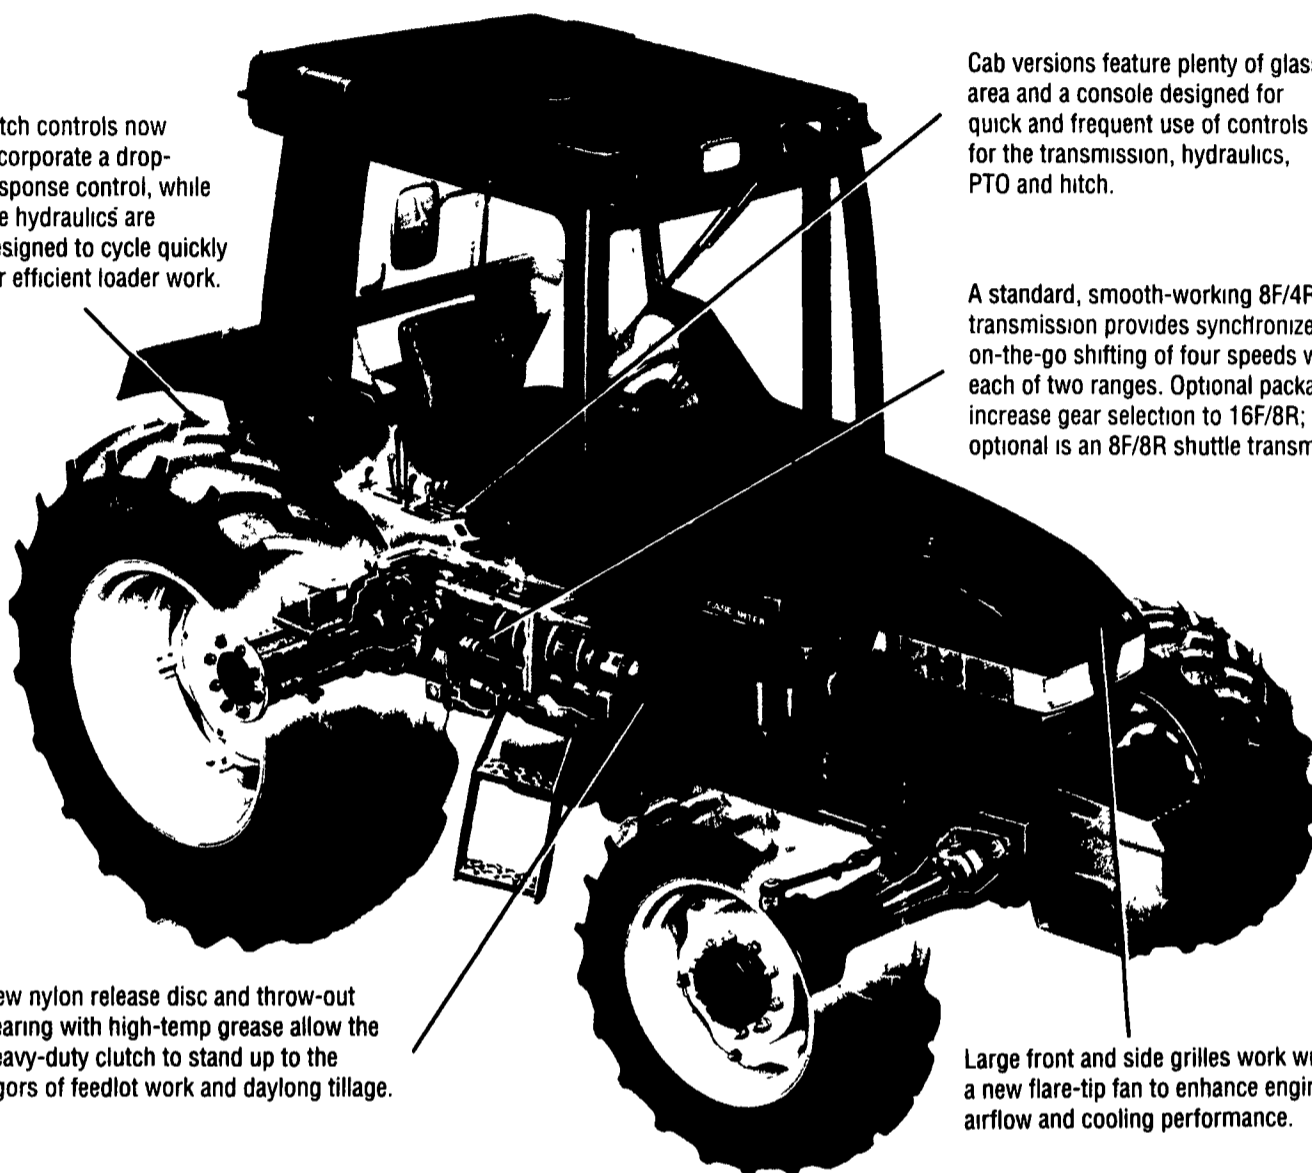

Best Values in New Equipment

INTRODUCING A GENERAL-PURPOSE TRACTOR YOU CAN REALLY GET INTO.

Hitch controls now incorporate a drop-response control, while the hydraulics are designed to cycle quickly for efficient loader work.

Cab versions feature plenty of glass area and a console designed for quick and frequent use of controls for the transmission, hydraulics, PTO and hitch.

A standard, smooth-working 8F/4R transmission provides synchronized on-the-go shifting of four speeds within each of two ranges. Optional packages increase gear selection to 16F/8R; also optional is an 8F/8R shuttle transmission

New nylon release disc and throw-out bearing with high-temp grease allow the heavy-duty clutch to stand up to the rigors of feedlot work and daylong tillage.

Large front and side grilles work with a new flare-tip fan to enhance engine airflow and cooling performance.

The new Case International 3200 and 4200 Series tractors. Five new tractors designed to the industry-leading performance criteria established by MAGNUM™ and MAXXUM®. These 42 to 85 PTO hp tractors set the standard for mid-range productivity.