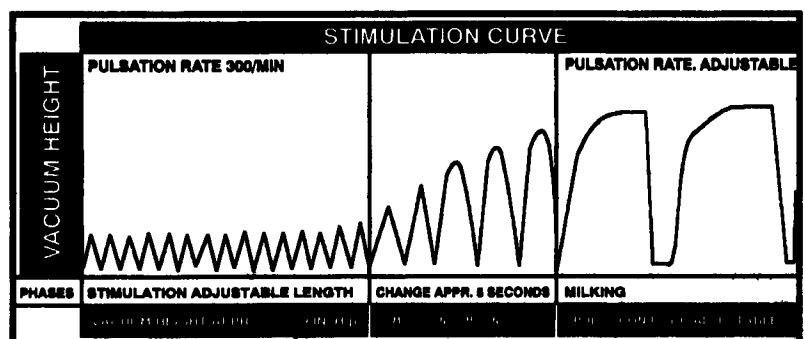

Westfalia Milking Equipment And Computer Sales Centers

"TWO NEW DAIRY PLAN DEALERS"

BELLEVILLE, PA FISHER & THOMPSON, INC Northern Service Center 717-867-8291 Jeff Faulkner	CHAMBERSBURG, PA WALTON'S DAIRY SERVICE 717-352-7808 Gary Walton	LEOLA, PA FISHER & THOMPSON, INC. 717-856-3307, Mark Ressler Amos Fisher, Rick Thompson,	TROY, PA DAIRYLAND SALES & SERVICE 717-297-4128 Tom Roe	PA FARM BUREAU/FARM MANAGEMENT SERVICE DIV. Camp Hill, PA 717-261-2740 Don Hummel, Sr.	PA DHIA, DEAN AMICK State College, PA 814-865-8917
BUTLER, PA DAIRY SERVICES Div of PA Dairy Automation 105 Hindman Lane, Butler, PA Customer Service: 412-253-2121 Office: 412-462-4655	CONNELLSVILLE, PA VAN BREMEN REFRIG. & DAIRY SERV 412-626-6666 Ken VanBremen	MIFFLINBURG, PA WEHR'S DAIRY EQUIPMENT 717-966-1396, Mark Wehr	WILLIAMSPORT, PA LYCO DAIRY SERVICE 717-494-0708 Steve Waitz	SPECIAL WESTFALIA DEALER FOR THE AMISH DAIRYMAN	
HAMBURG, PA SHARTLESVILLE FARM SERVICE 215-468-1025 Dale Wenger, Craig Luckenbill	NEW MILFORD, PA SEGA'S DAIRY SERVICE 717-465-7506, Joe Segal	THURMONT, MD INTERSTATE DAIRY EQUIP. CO. INC. 800-862-6559, 301-271-7344 Richard Strite	PARADISE, PA Lloyd Ranch 717-667-6361 Pennsylvania, Maryland, Delaware, New Jersey, West Virginia, Virginia	ROBERT TURNER Westfalia Senior Sales Engineer 717-677-9301 Mobile 717-880-2587	PA FARM BUREAU/FARM MANAGEMENT SERVICE DIV. Camp Hill, PA 717-261-2740 Don Hummel, Sr.