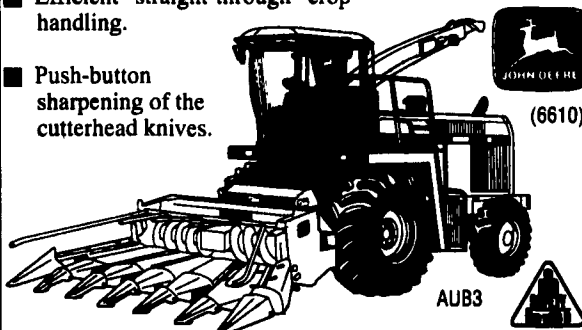

Congratulations Dairy of Distinction Award Recipients

JOHN DEERE

SAVE HORSEPOWER, TIME, AND MONEY

- Only John Deere forage harvesters feature the Dura-Drum™ cutterhead, with economical segmented knives less plugging.
- Knife sharpening is a breeze. Adjustment, a cinch.
- When damaged, replace only a short knife for a fraction of the cost of one full-width knife.

(3950)

GOOD DEALS AND A GOOD DEAL MORE

JOHN DEERE

THE NEW POWER IN FORAGE HARVESTING IS HERE

- Four horsepower choices: 270-, 330-, 375-, and 430-hp.
- Features a swing-away feedroll housing for easy, unobstructed access to the Dura-Drum™ cutterhead.
- Efficient "straight-through" crop handling.
- Push-button sharpening of the cutterhead knives.

(6610)

GOOD DEALS AND A GOOD DEAL MORE

JOHN DEERE

THE 9500 COMBINE: KING OF THE SIDEHILL

- Automatic leveling system pays off fast with less grain loss.
- Level grain tank reduces unloading stops.
- 235-hp machine with all the capabilities of John Deere Maximizer™ Combines
- Keeps cab level for increased operator comfort.